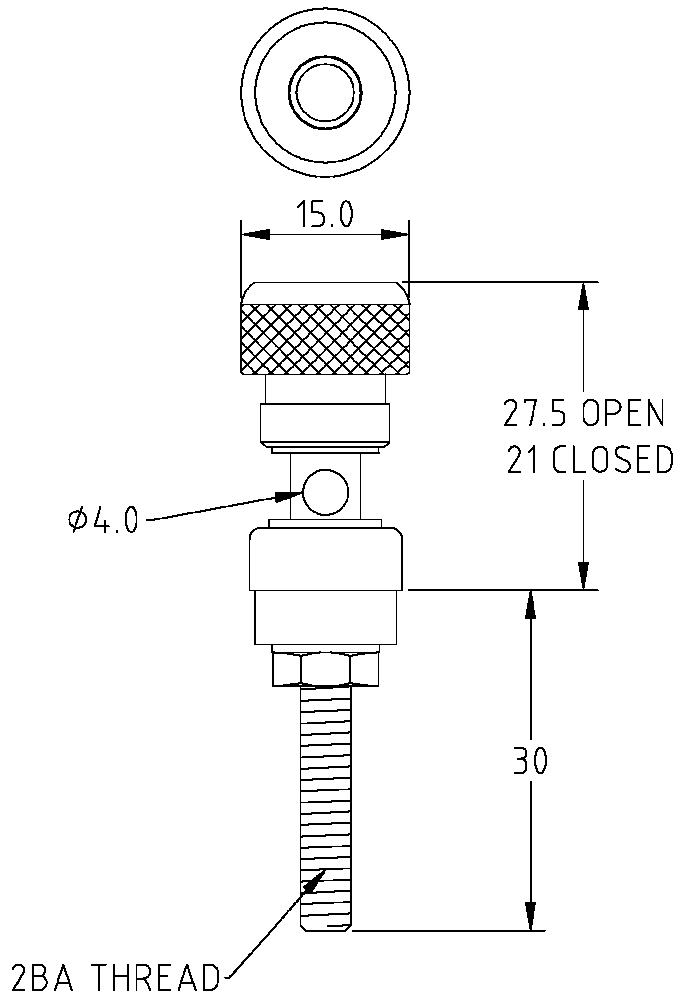

CLIFF

TERMINAL POST TP6/ML

30 Amp terminal made from solid brass, gold plated, with coloured identity ring.

PART No. CL159707

PART No. CL159708

For further information, contact: sales@cliffuk.co.uk

Cliff Electronic Components Limited,
76 Holmethorpe Avenue, Holmethorpe Ind. Estate,
Redhill, Surrey RH1 2PF U.K.
Tel: +44 (0)1737 771375 Fax: +44 (0)1737 766012