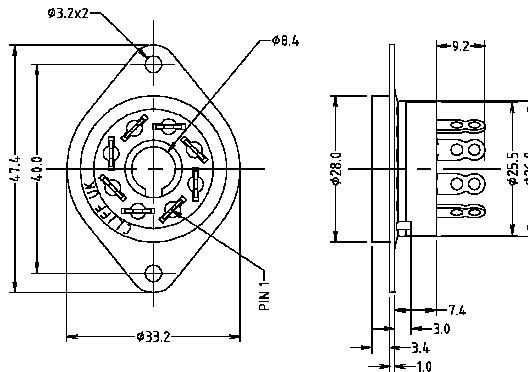

CLIFF

VALVE BASES

FM7060

FM7061

FM7075

FM7090

For further information, contact: sales@cliffuk.co.uk

Cliff Electronic Components Limited,
76 Holmethorpe Avenue, Holmethorpe Ind. Estate,
Redhill, Surrey RH1 2PF U.K.
Tel: +44 (0)1737 771375 Fax: +44 (0)1737 766012