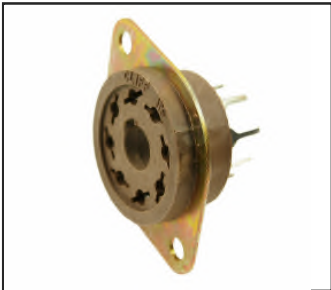

CLIFF

VALVE BASES

FM7060

FM7061

FM7075

FM7090

For further information, contact: sales@cliffuk.co.uk

Cliff Electronic Components Limited,
76 Holmethorpe Avenue, Holmethorpe Ind. Estate,
Redhill, Surrey RH1 2PF U.K.
Tel: +44 (0)1737 771375 Fax: +44 (0)1737 766012