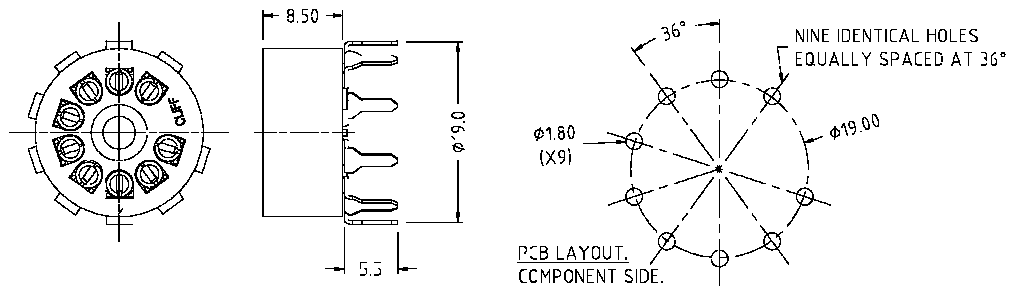

CLIFF

VALVE BASES

FM7060

FM7061

FM7075

FM7090

For further information, contact: sales@cliffuk.co.uk

Cliff Electronic Components Limited,
76 Holmethorpe Avenue, Holmethorpe Ind. Estate,
Redhill, Surrey RH1 2PF U.K.
Tel: +44 (0)1737 771375 Fax: +44 (0)1737 766012