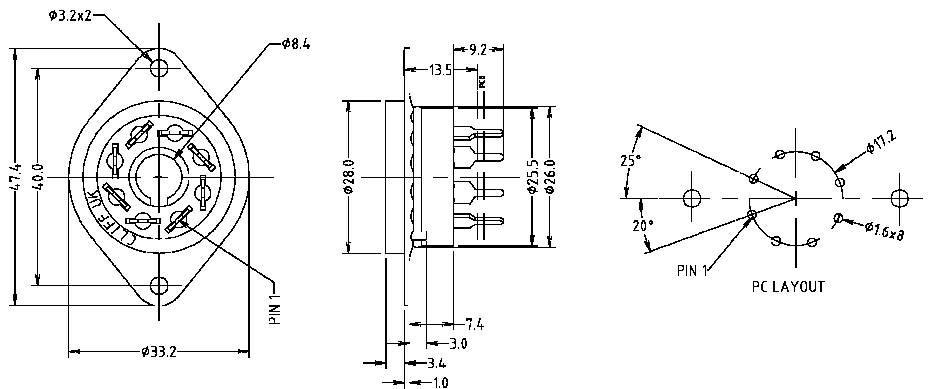

CLIFF

VALVE BASES

FM7060

FM7061

FM7075

FM7090

For further information, contact: sales@cliffuk.co.uk

Cliff Electronic Components Limited,
76 Holmethorpe Avenue, Holmethorpe Ind. Estate,
Redhill, Surrey RH1 2PF U.K.
Tel: +44 (0)1737 771375 Fax: +44 (0)1737 766012