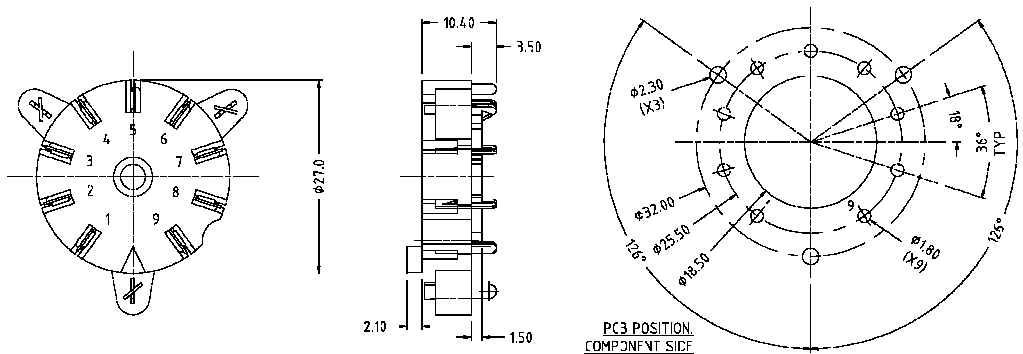

CLIFF

VALVE BASES

FM7060

FM7061

FM7075

FM7090

For further information, contact: sales@cliffuk.co.uk

Cliff Electronic Components Limited,
76 Holmethorpe Avenue, Holmethorpe Ind. Estate,
Redhill, Surrey RH1 2PF U.K.
Tel: +44 (0)1737 771375 Fax: +44 (0)1737 766012