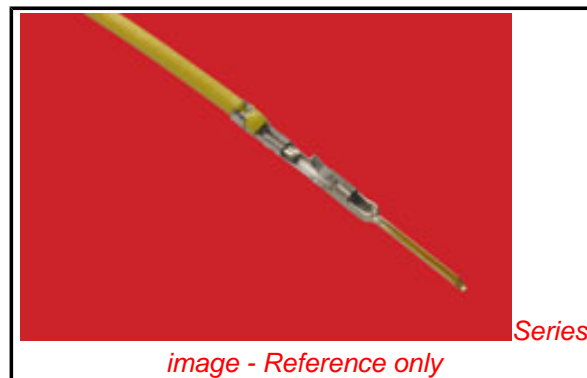

PLEASE CHECK WWW.MOLEX.COM FOR LATEST PART INFORMATION

Part Number: [16-02-0117](#)
Status: **Active**
Overview: C-Grid® Products
Description: SL™ Crimp Terminal, Series 70021, Male, with 0.76µm Selective Gold (Au) Plated Contact, 22-24 AWG, Bag

Documents:

[Drawing (PDF)](#) [RoHS Certificate of Compliance (PDF)](#)
[Product Specification PS-70021 (PDF)](#)

General

Product Family	Crimp Terminals
Series	70021
Application	Signal
Crimp Quality Equipment	Yes
Overview	C-Grid® Products
Packaging Alternative	16-02-0116 (Reel)
Product Name	SL™
UPC	800754204118

Physical

Gender	Male
Material - Metal	Phosphor Bronze
Material - Plating Mating	Gold
Material - Plating Termination	Tin
Net Weight	0.098/g
Packaging Type	Bag
Plating min - Mating	0.762µm
Plating min - Termination	1.905µm
Termination Interface: Style	Crimp or Compression
Wire Insulation Diameter	1.63mm max.
Wire Size AWG	22, 24
Wire Size mm²	N/A

Material Info

Old Part Number 70021-0225

Reference - Drawing Numbers

Product Specification [PS-70021](#)
Sales Drawing [SD-70021-0225](#)

EU RoHS

**ELV and RoHS
Compliant**

REACH SVHC

**Contains SVHC: No
Low-Halogen Status
Low-Halogen**

China RoHS

**Need more information on product
environmental compliance?**

Email productcompliance@molex.com
For a multiple part number RoHS Certificate of Compliance, [click here](#)

Please visit the [Contact Us](#) section for any non-product compliance questions.

Search Parts in this Series

[70021Series](#)

Use With

[70066 Housing](#), [70107 Housing](#)

Application Tooling | FAQ

Tooling specifications and manuals are found by selecting the products below. Crimp Height Specifications are then contained in the Application Tooling Specification document.

Global

Description	Product #
Hand Crimp Tool For SL™ Crimp Terminals	0638258800
Insertion Tool	0011020022
Extraction Tool	0011030036
Hand Crimp Tool	0638118700