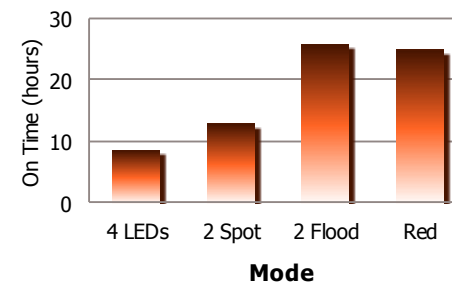

Performance:

Run Time

Continuous Drain to
End of Useable Light (21° C)

Tested according to ANSI/NEMA FL 1 Standards.

Important Notice

This datasheet contains information specific to products manufactured at the time of its publication
Contents herein do not constitute a claim or warranty
©Energizer / All Rights Reserved