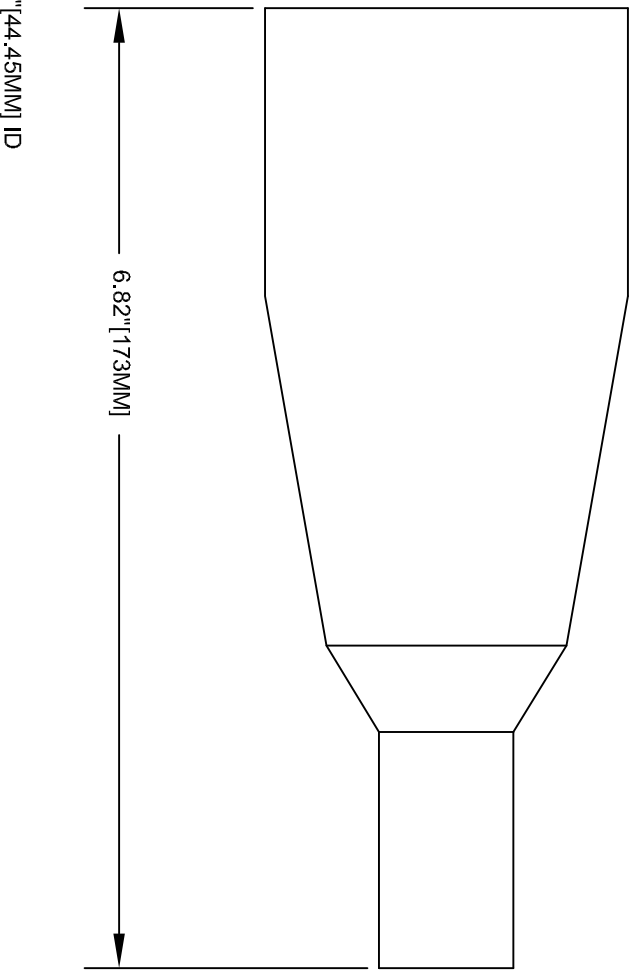

SPECCLEADS
by Silvertronix

This drawing is not to be disclosed to a third party without the authority from the company ©

| | | | | | | | | | |
|-------|---------|--------|------|-----------------|-----------------------------|-----------|---|-----------|--------|
| Date | 4-15-10 | DRN BY | MEA | TITLE | INSULATOR FOR 502011 SERIES | ISSUE NO. | 0 | PART NO. | 400027 |
| MAT'L | PVC | SCALE | NONE | CURRENT RATING: | NONE | 4-15-10 | 1 | PROJ. NO. | |
| | | | | | | 4-27-10 | 2 | | |
| | | | | | | 5-1-10 | | | |

| INSULATOR COLORS | |
|------------------|--------|
| _R = | RED |
| _B = | BLACK |
| _Y = | YELLOW |
| _G = | GREEN |
| _BL = | BLUE |
| _W = | WHITE |

ASSEMBLY NO. PACKAGING: PRINTING AS ILLUSTRATED CONCENTRICITY: ANGLES