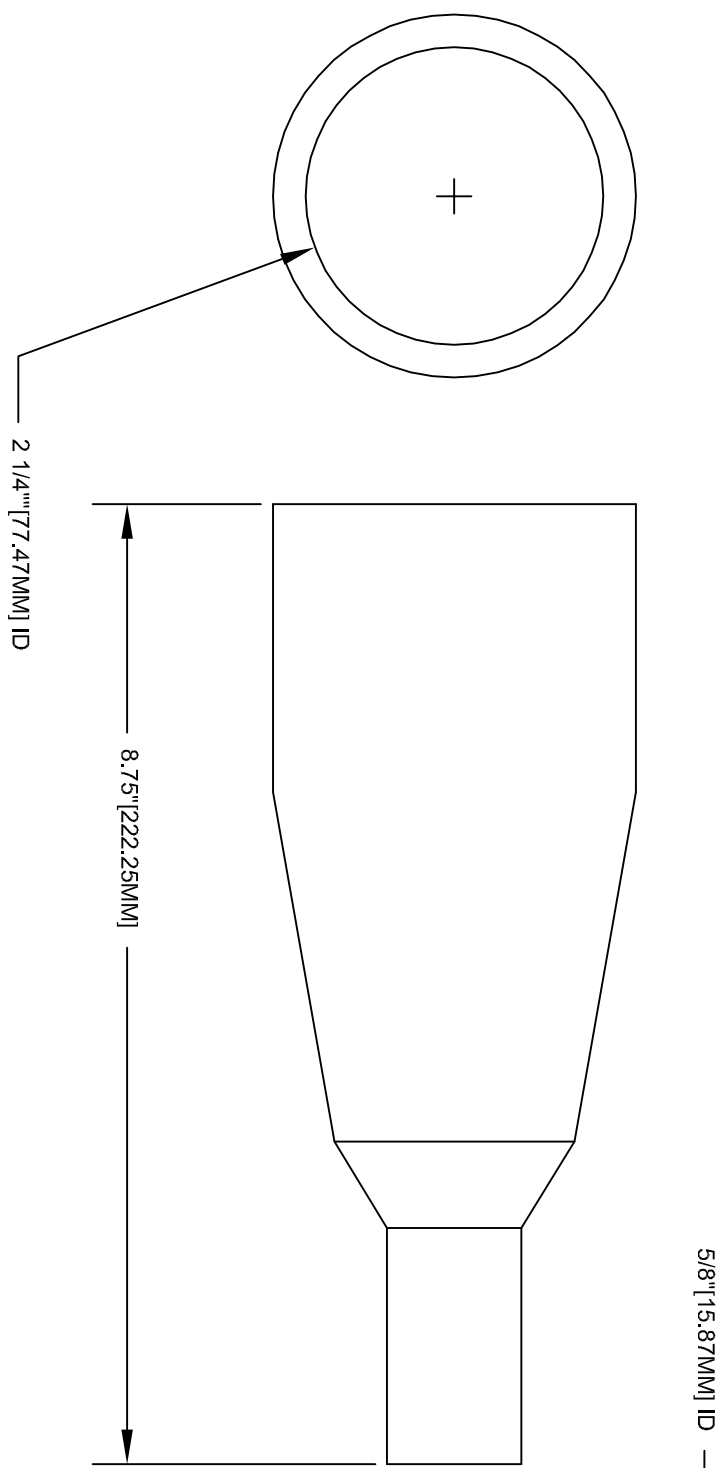

SPECCLEADS
by Silvertronic

This drawing is not to be disclosed to a third party without the authority from the company ©

Date	4-15-10	DRN BY	MEA	TITLE	INSULATOR FOR 502033 SERIES
MAT'L	PVC	SCALE	NONE	CURRENT RATING:	NONE

ISSUE NO.	0																			
	4-15-10																			

PART NO.	400035
PROJ. NO.	

INSULATOR COLORS	
_R =	RED
_B =	BLACK

ASSEMBLY NO.	PACKAGING :	PRINTING AS ILLUSTRATED	CONCENTRICITY:	ANGLES
--------------	-------------	-------------------------	----------------	--------