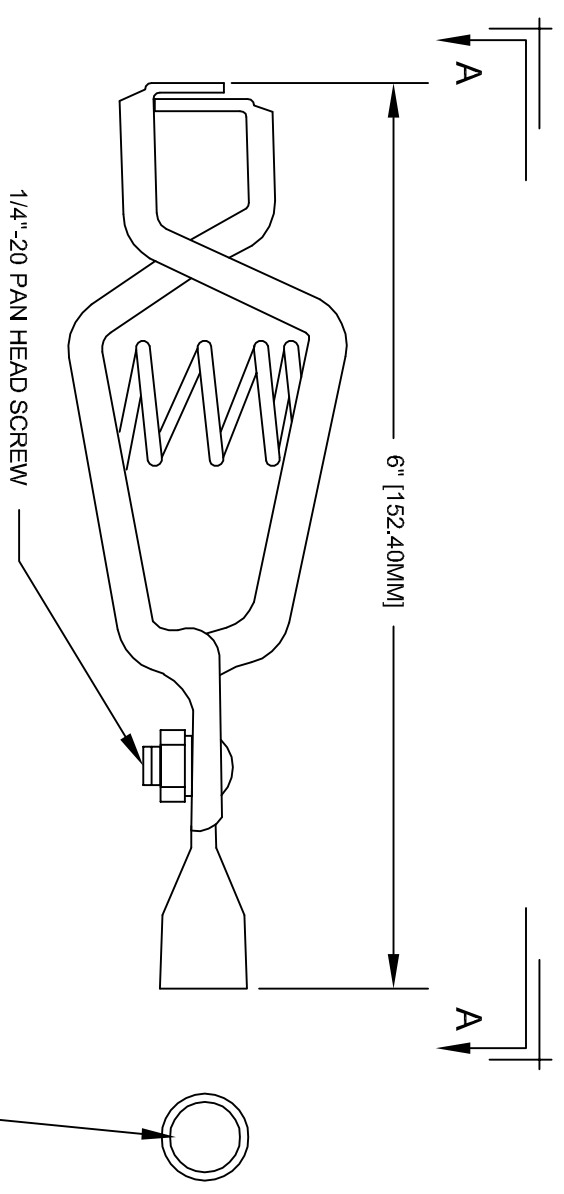

**SPECLEADS**  
by Silvertronic

This drawing is not to be disclosed to a third party without the authority from the company ©

Date	4-15-10	DRN BY	MEA	TITLE	HEAVY-DUTY CLAMP SOLID COPPER
MAT'L	COPPER	SCALE	NONE	CURRENT RATING:	200 AMP

ISSUE NO.	0
	4-15-10

PART NO.	503011C
PROJ. NO.	

NOTE:  
NO POLARITY MARKING

ASSEMBLY NO.	PACKAGING :	PRINTING AS ILLUSTRATED	CONCENTRICITY:	ANGLES
--------------	-------------	-------------------------	----------------	--------