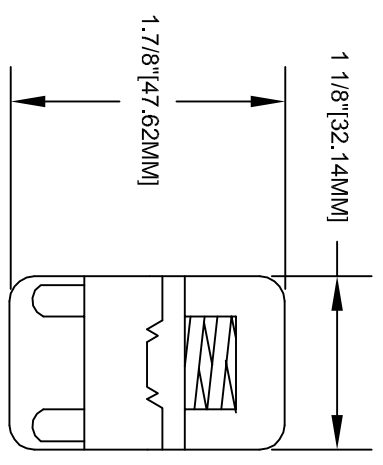

**SPECLEADS**  
by Silvertronic

This drawing is not to be disclosed to a third party without the authority from the company ©

Date	4-15-10	DRN BY	MEA	TITLE	HEAVY-DUTY CLAMP SOLID COPPER
MAT'L	COPPER	SCALE	NONE	CURRENT RATING:	200 AMP

ISSUE NO.	0
	4-15-10

PART NO.	503011C
PROJ. NO.	

NOTE:  
NO POLARITY MARKING

ASSEMBLY NO.	PACKAGING :	PRINTING AS ILLUSTRATED	CONCENTRICITY:	ANGLES
--------------	-------------	-------------------------	----------------	--------