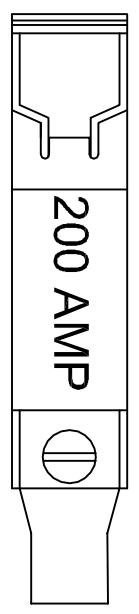

**SPECLEADS**  
by Silvertronic

This drawing is not to be disclosed to a third party without the authority from the company ©

Date	4-15-10	DRN BY	MEA	TITLE	HEAVY-DUTY CLAMP SOLID COPPER
MAT'L	COPPER	SCALE	NONE	CURRENT RATING:	200 AMP

ISSUE NO.	0
	4-15-10

PART NO.	503011C
PROJ. NO.	

NOTE:  
NO POLARITY MARKING

ASSEMBLY NO.	PACKAGING :	PRINTING AS ILLUSTRATED	CONCENTRICITY:	ANGLES
--------------	-------------	-------------------------	----------------	--------