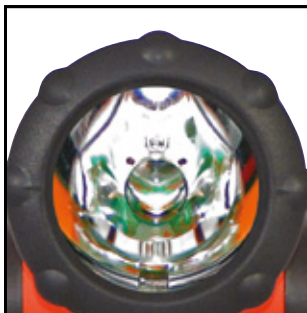

LIGHT BY
CREE LEDs

EMERGENCY FLASH

LED
SPECIFICATION

- 80 Lumen White Cree LED
 - Rubberised head for greater protection
 - 3M Reflective Strap for greater visibility
 - Collimator lens
 - Emergency flash function
 - 90° Rotational head
 - Rubberised Non-Slip headbands
 - Impact Resistant to 1M
 - Water Resistant
-
- BATTERY: 1x1.5v AA Duracell Alkaline (Included)
 - SIZE: Headlight 50mm x 50mm x 60mm
 - Battery Pack 72mm x 39mm x 25mm
 - WEIGHT: 80g (With Battery)

ANSI FL 1	WHITE LED	SOS FLASHING*
	80 LUMENS	N/A
	4470cd	N/A
	134m	N/A
	13h	34h
		✓
		✓

*Flashing mode specifications cannot be measured by ANSI FL1 standard. Flashing mode runtime is based on measurement of battery capacity change only.

▶ Collimator Lens

▶ Screw Fit Battery Cap

▶ 3M Reflective Strips

▶ 1 x AA Battery (Included)