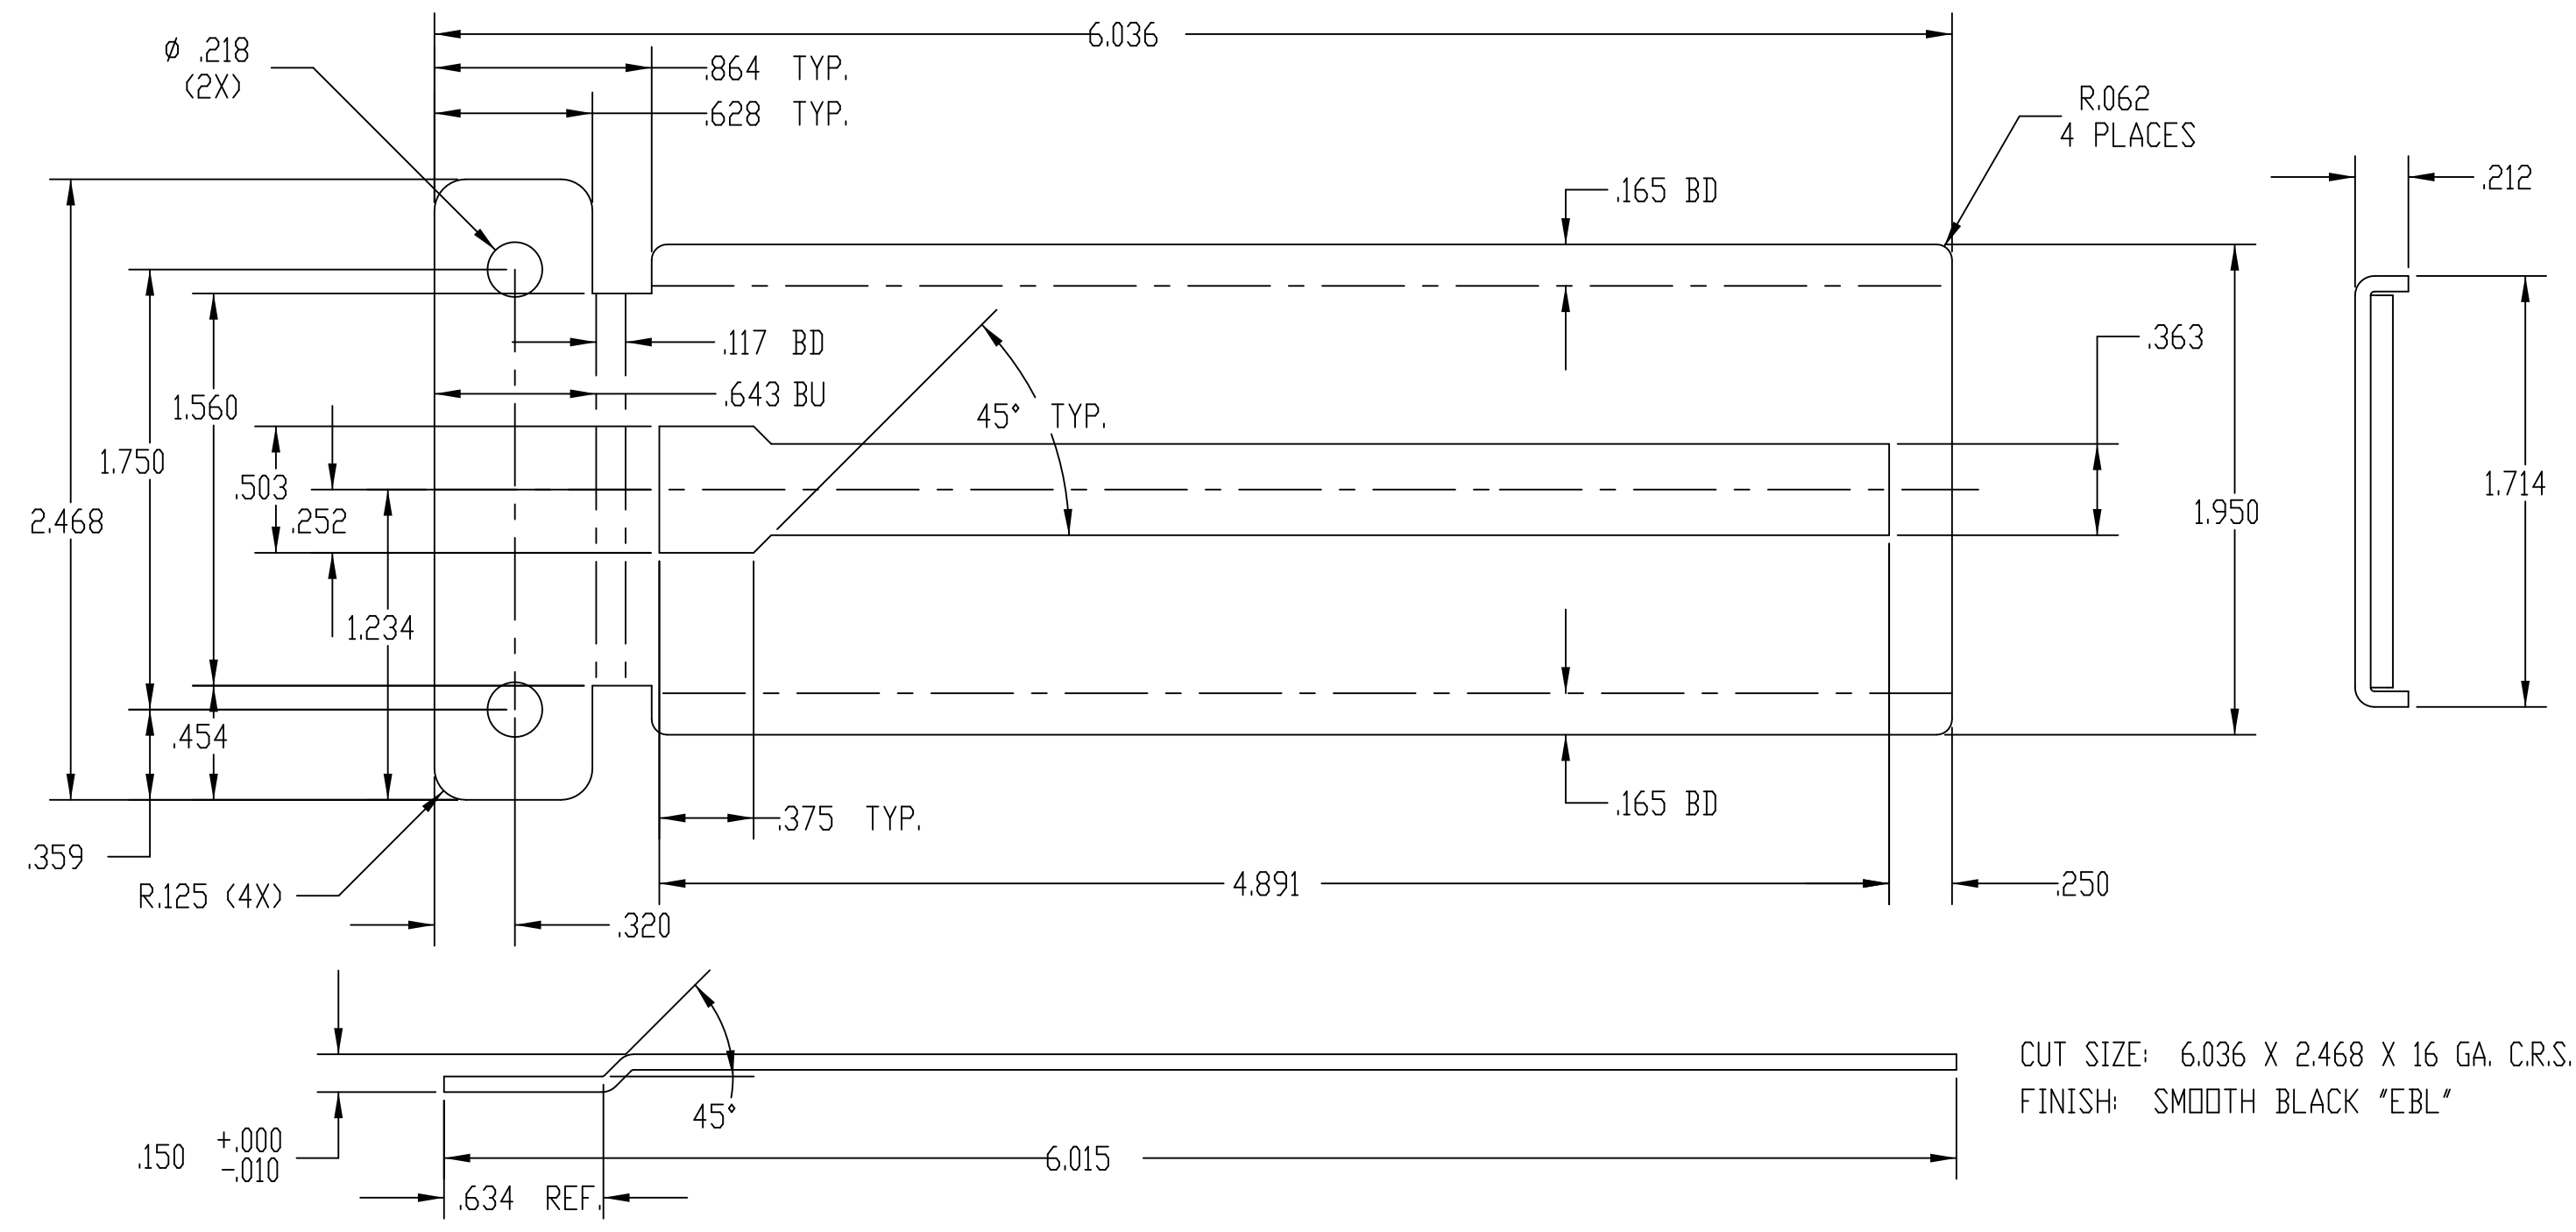

PART NAME

BRACKET - FIXED SHELF

PART No.

2382-ABF

CUT SIZE: 6.036 X 2.468 X 16 GA. C.R.S.
 FINISH: SMOOTH BLACK "EBL"