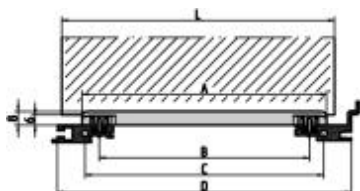

Guide rails

Photo: 2nd guide rail from right

Board length L	Dimensions in mm			
	A	w	C	D
220	203,4	183,4	200	232,24

Product illustrations are exemplary illustrations and can deviate from supplied products.

Part no.:
60817-
149

Features:

- Standard version

Standard pack quantity 50

Technical information:

Description	Board length	Groove width	Material	Color
Standard version, can be locked	220 (mm)	2 (mm)	PBT UL 94 V-0	grey