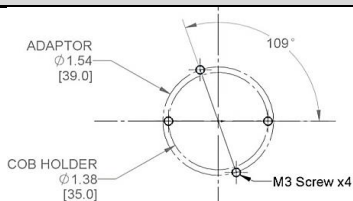

50 - 2100LN
50-2100AN
50-2100MR

CHIP-LOK™ REFLECTOR ADAPTOR
FOR USE WITH LEDiL REFLECTORS

FEATURES/BENEFITS:

- OPTICALLY EFFICIENT ADAPTOR ENABLES EASY ATTACHMENT OF LEDIL REFLECTORS WITH CHIP-LOK LED ARRAY HOLDERS.
- REFLECTOR INTERFACE SUPPORTS LEDIL LENA, LENINIA, ANGELA, ANGELINA, AND MIRELLA
- BREAK AWAY TAB DESIGN ALLOWS FOR VERSATILE ATTACHMENT TO MULTIPLE COB ARRAYS
- SUPPORTED COB MANUFACTURERS: CREE, CITIZEN, PHILIPS, LG, NICHIA, SHARP AND BRIDGELUX
- STANDARDIZED MOUNTING SCREW LOCATIONS MAKES CHANGES TO OTHER ARRAYS AND REFLECTORS SIMPLE

APPLICATION:

MECHANICAL:

- MOUNTING HOLE SPACING: 1.51 IN (39.0 mm)
- SCREW SIZE: M3
- SCREW TORQUE: 1.0 IN-LB (0.1 Nm)
- POLARIZED MARKINGS PROVIDE INSTALLATION ORIENTATION

PHYSICAL:

STANDARDS & SPECIFICATIONS:

HOUSING: POLYCARBONATE
 TEMPERATURE: 90°C (194°F)
 COLOR: WHITE
 FLAME RATING: 94 V-2

-RoHS AND REACH COMPLIANT

WIRE RANGE:

MODEL 61 (GRAY/ORANGE)	MODEL 62 (GRAY/RED)	MODEL 63 (GRAY/DARK BLUE)
STRIP LENGTH: 38" (9,5 mm)	STRIP LENGTH: 5/8" (15,9 mm)	STRIP LENGTH: 5/8" (15,9 mm)
1 or 2 #14 2 #16 1 to 4 #18 Str. 2 to 4 #18 Sol. 2 to 4 #20	1 to 2 #10 1 to 3 #12 1 to 5 #14 1 to 6 #16 3 to 6 #18	1 or 2 #8 2 to 5 #10 2 to 6 #12 1 to 3 #14

ORDERING INFO:

CATALOG #	REFLECTOR DESCRIPTION	PACKAGE TYPE:	WEIGHT LBS (KG)
50-2100AN	ANGELA / ANGELINA	500 PIECE	2.0 (0,9)
50-2100LN	LENA / LENINIA	500 PIECE	3.5 (1,6)
50-2100 MR	MIRELLA PF	500 PIECE	1.3 (0,6)