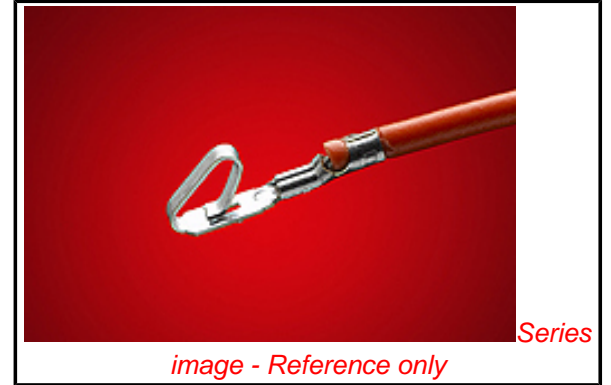

**PLEASE CHECK WWW.MOLEX.COM FOR LATEST PART INFORMATION**

**Part Number:** [08-56-0110](#)  
**Status:** **Active**  
**Overview:** [KK® Interconnect System - Molex](#)  
**Description:** [KK® 254 Crimp Terminal, 22-30 AWG, Bag, Gold \(Au\), Nickel \(Ni\) Under Plating](#)

**Documents:**

[Drawing \(PDF\)](#) [RoHS Certificate of Compliance \(PDF\)](#)  
[Product Specification PS-10-07 \(PDF\)](#)

**General**

Product Family	Crimp Terminals
Series	2759
Application	Signal
Crimp Quality Equipment	Yes
Overview	<a href="#">KK® Interconnect System - Molex</a>
Packaging Alternative	<a href="#">08-56-0109 (Reel)</a>
Product Name	KK® 254
UPC	800753614239

**Material Info**

Old Part Number	2759-(550)L
-----------------	-------------

**Reference - Drawing Numbers**

Product Specification	PS-10-07
Sales Drawing	SD-2759

*image - Reference only*

**EU RoHS**

**ELV and RoHS Compliant**  
**REACH SVHC Contains SVHC: No**  
**Low-Halogen Status Low-Halogen**