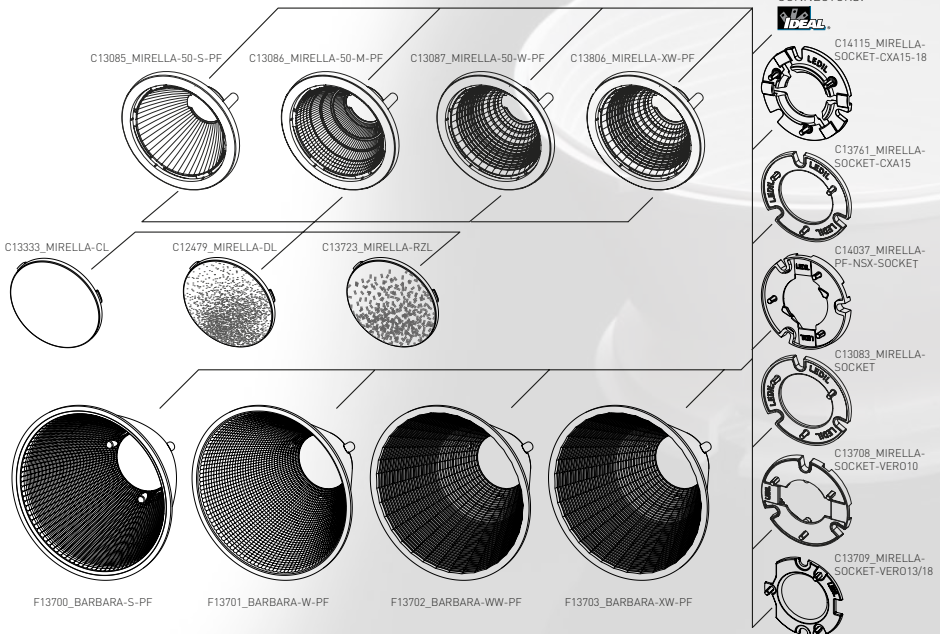

MIRELLA-PF and BARBARA-PF – Versatile lighting solutions

A comprehensive optical solution, both for LEDs with dome as well as for COBs. Apart from the universal PF-socket specific options are available for Bridgelux, Cree, Nichia, Osram etc. ensuring right positioning and optical performance. By utilizing different sub lenses Diffused and even colour-mixing can be achieved. Typical applications include track lights, MR16 downlights, decorative lighting and others. The concept of LEDiL's System Reflector philosophy – one design, limitless possibilities.