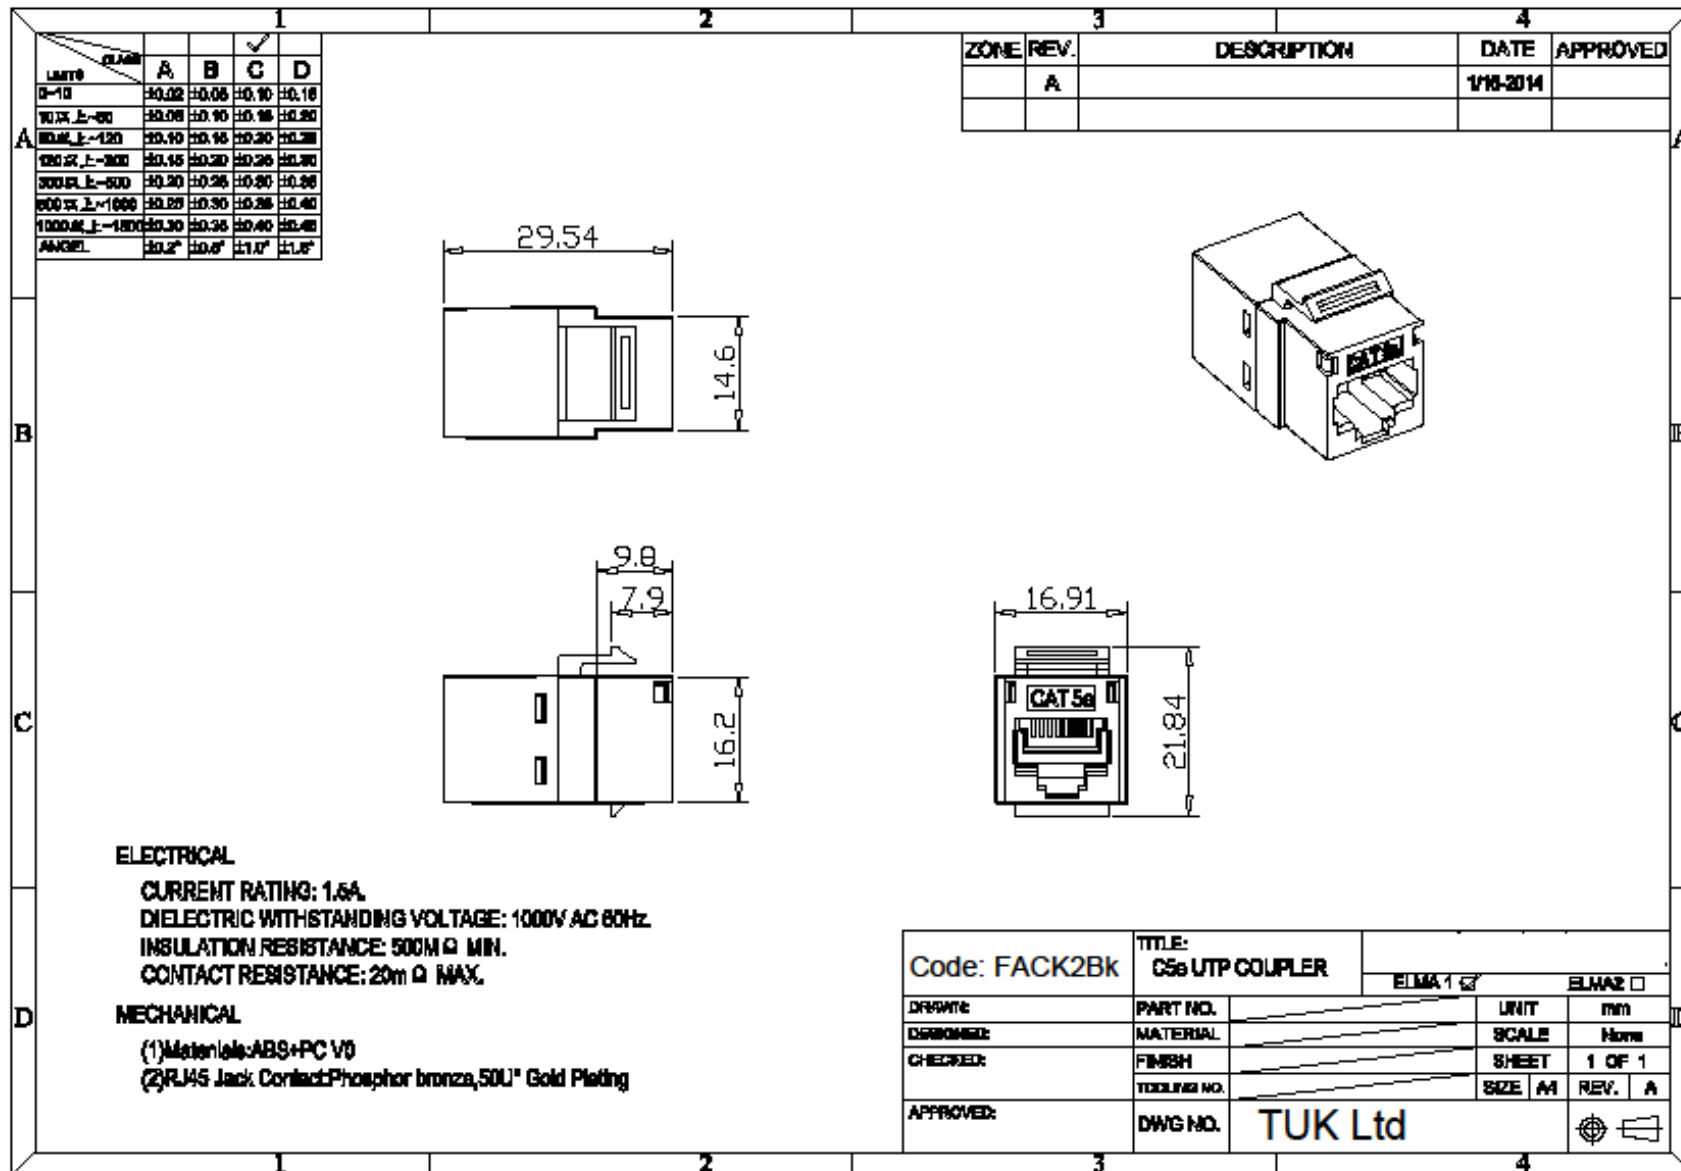

Category 5e Keystone Panel Mount Coupler

Category 5e Keystone Panel Mount Coupler

Features

- High performance data throughput, meets Category 5e data transfer rates
- Designed to fit industry standard keystone outlets and patch panels
- Shielded version available (FACKs)
- Compatible 16 and 24 port keystone patch panels available with or without cable management

Specifications

DIMENSIONS (mm) 30.4 x 17.2 x 20.9 approx

MATERIALS

- Housing: ABS UL94V-0
- Connectors: 50µ"/ 1.27µm gold plating over nickel plated phosphor bronze
- Colour: Black, FACK2Bk and white, FACKWh

Category 5e Keystone Panel Mount Coupler (FACKs)

Features

- Designed to fit industry standard keystone sockets and patch panels
- High performance data throughput, meets Category 5e data transfer rates
- Unshielded versions available
- Compatible 16 and 24 port patch panels available with or without cable management

Specifications

DIMENSIONS (mm) 30.4 x 17.2 x 20.9 approx

MATERIALS

- Housing: ABS UL94V-0
- Connectors: 50 μ "/1.27 μ m gold plating over nickel plated phosphor bronze
- Colour: Silver