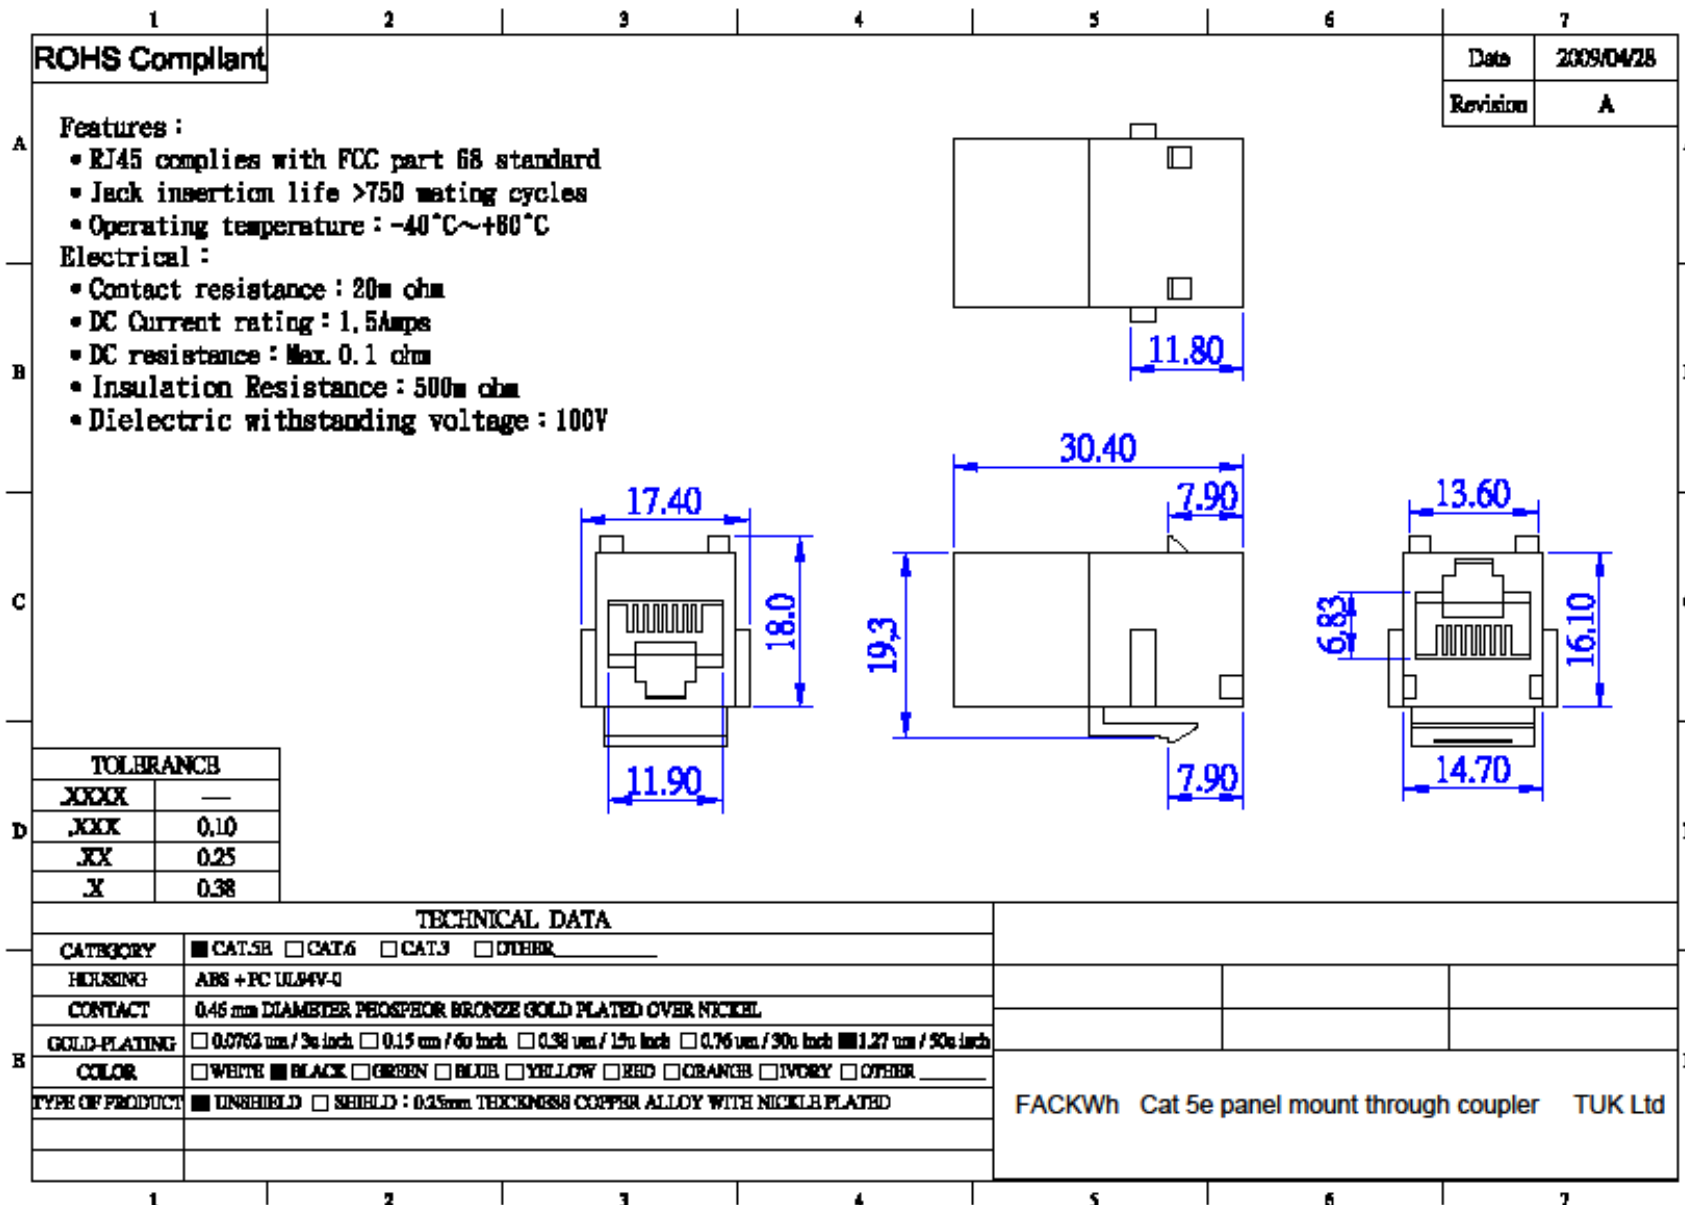

TUK Ltd, Unit 4, Wimbledon Stadium Business Centre, Riverside Road, London, SW17 0BA