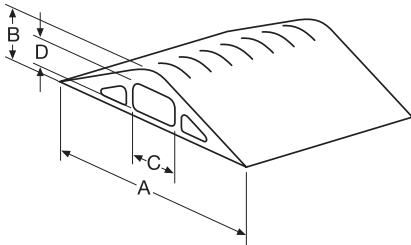

FloorTrak® 4

| Color | Length Feet (meters) | Catalog Number |
|--------|-------------------------|-------------------|
| Black | 5.0' (1.52) | FT4BK5 |
| Black | 25.0' (7.62) | FT4BK25 |
| Gray | 25.0' (7.62) | FT4GY25 |
| Yellow | 5.0' (1.52) | FT4Y5 |
| Yellow | 25.0' (7.62) | FT4Y25 |

Dimensions

| FloorTrak® | FT2 inches (mm) | FT3 inches (mm) | FT4 inches (mm) | FT10 (Heavy Duty) inches (mm) |
|-------------------|-------------------------------|--------------------------------|---------------------------------|----------------------------------|
| Width (A) | 2.75" (69.9) | 3.00" (76.2) | 3.25" (82.6) | 5.6" (142.24) |
| Height (B) | .53" (13.5) | .75" (19.1) | 1.10" (27.9) | 1.7" (43.18) |
| Center Hole (CxH) | .60" x .31" (15.2) x (7.9) | .75" x .50" (19.1) x (12.7) | 1.21" x .75" (30.7) x (19.1) | 1.81" x 1.25" (45.98 x 31.75) |

Accessories

| Description | Catalog Number |
|---|----------------|
| 1" Wide, 75' Roll Double-Sided Adhesive Tape. | FTT1 |
| 2" Wide, 75' Roll Double-Sided Adhesive Tape. | FTT2 |

Specifications

| | |
|-----------------------|---------------------------------|
| Material | Rigid PVC. |
| Operating Temperature | 0°F to +120°F (-18°C to +49°C). |