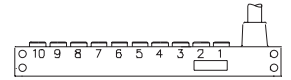

Nano-Change® (M8) Multi-Port Splitter Boxes

4 pole – Twin I/O Multi-Ports

Function	Cable Colour	M16 Connector Pin No	Function	Cable Colour	M16 Connector Pin No	Function	Cable Colour	M16 Connector Pin No	Function	Cable Colour	M16 Connector Pin No
+V	Brown	A									
0V	Blue	L									
Port 1 P4	White	U	Port 6 P4	Red	N	Port 1 P2	Grey/Pink	P	Port 6 P2	Yellow/Brown	C
Port 2 P4	Green	J	Port 7 P4	Black		Port 2 P2	Red/Blue	S	Port 7 P2	White/Grey	
Port 3 P4	Yellow	M	Port 8 P4	Violet		Port 3 P2	White/Green	T	Port 8 P2	Grey/Brown	
Port 4 P4	Grey	R	Port 9 P4	White/Blue		Port 4 P2	Brown/Green	G	Port 9 P2	White/Pink	
Port 5 P4	Pink	O	Port 10 P4	Brown/Blue		Port 5 P2	White/Yellow	E	Port 10 P2	Pink/Brown	

Cable Length (m)

Integral End Cable Entry

4 Port

6 Port

8 Port

10 Port

PUR	Length (m)	4 Port	6 Port	8 Port	10 Port
	5.0	BEY403P-FBP-05	BEY603P-FBP-05	BEY803P-FBP-05	BEYA03P-FBP-05
	10.0	BEY403P-FBP-10	BEY603P-FBP-10	BEY803P-FBP-10	BEYA03P-FBP-10
	20.0	BEY403P-FBP-20	BEY603P-FBP-20	BEY803P-FBP-20	BEYA03P-FBP-20

Integral Top Cable Entry

4 Port

6 Port

8 Port

10 Port

PUR	Length (m)	4 Port	6 Port	8 Port	10 Port
	5.0	BNY403P-FBP-05	BNY603P-FBP-05	BNY803P-FBP-05	BNYA03P-FBP-05
	10.0	BNY403P-FBP-10	BNY603P-FBP-10	BNY803P-FBP-10	BNYA03P-FBP-10
	20.0	BNY403P-FBP-20	BNY603P-FBP-20	BNY803P-FBP-20	BNYA03P-FBP-20