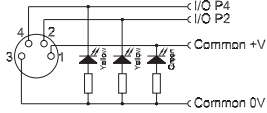

Nano-Change® (M8) Multi-Port Splitter Boxes

4 pole – Twin I/O Multi-Ports

Function	Cable Colour	M16 Connector Pin No	Function	Cable Colour	M16 Connector Pin No	Function	Cable Colour	M16 Connector Pin No	Function	Cable Colour	M16 Connector Pin No
+V	Brown	A									
0V	Blue	L									
Port 1 P4	White	U	Port 6 P4	Red	N	Port 1 P2	Grey/Pink	P	Port 6 P2	Yellow/Brown	C
Port 2 P4	Green	J	Port 7 P4	Black		Port 2 P2	Red/Blue	S	Port 7 P2	White/Grey	
Port 3 P4	Yellow	M	Port 8 P4	Violet		Port 3 P2	White/Green	T	Port 8 P2	Grey/Brown	
Port 4 P4	Grey	R	Port 9 P4	White/Blue		Port 4 P2	Brown/Green	G	Port 9 P2	White/Pink	
Port 5 P4	Pink	O	Port 10 P4	Brown/Blue		Port 5 P2	White/Yellow	E	Port 10 P2	Pink/Brown	

Cable Length (m)

Integral End Cable Entry

4 Port

6 Port

8 Port

10 Port

PUR	Length (m)	4 Port	6 Port	8 Port	10 Port
	5.0	BEY403P-FBP-05	BEY603P-FBP-05	BEY803P-FBP-05	BEYA03P-FBP-05
	10.0	BEY403P-FBP-10	BEY603P-FBP-10	BEY803P-FBP-10	BEYA03P-FBP-10
	20.0	BEY403P-FBP-20	BEY603P-FBP-20	BEY803P-FBP-20	BEYA03P-FBP-20

Integral Top Cable Entry

4 Port

6 Port

8 Port

10 Port

PUR	Length (m)	4 Port	6 Port	8 Port	10 Port
	5.0	BNY403P-FBP-05	BNY603P-FBP-05	BNY803P-FBP-05	BNYA03P-FBP-05
	10.0	BNY403P-FBP-10	BNY603P-FBP-10	BNY803P-FBP-10	BNYA03P-FBP-10
	20.0	BNY403P-FBP-20	BNY603P-FBP-20	BNY803P-FBP-20	BNYA03P-FBP-20