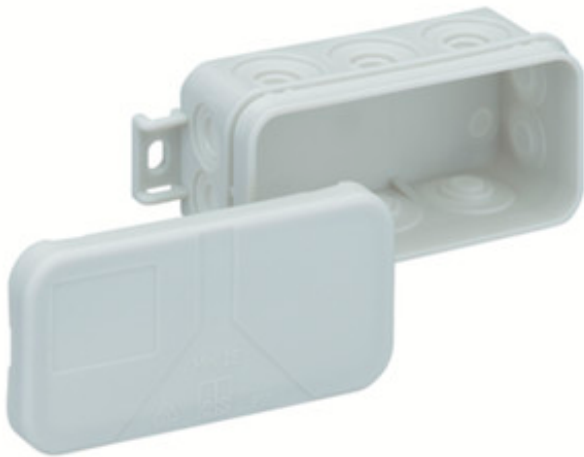

JUNCTION BOX

# Mini 25-L

## Mini 25-L

**Junction box**

89 x 43 x 37 mm

Article number: 31090801

Junction box acc. DIN EN 60670 (VDE 0606), 10 entries, 2 floor entries, suitable for confined installation environments such as suspended ceilings and cable ducts, complete with perforation tool and blanking plug, with external fixing positions

grey, without terminals, for VDE approved single terminals