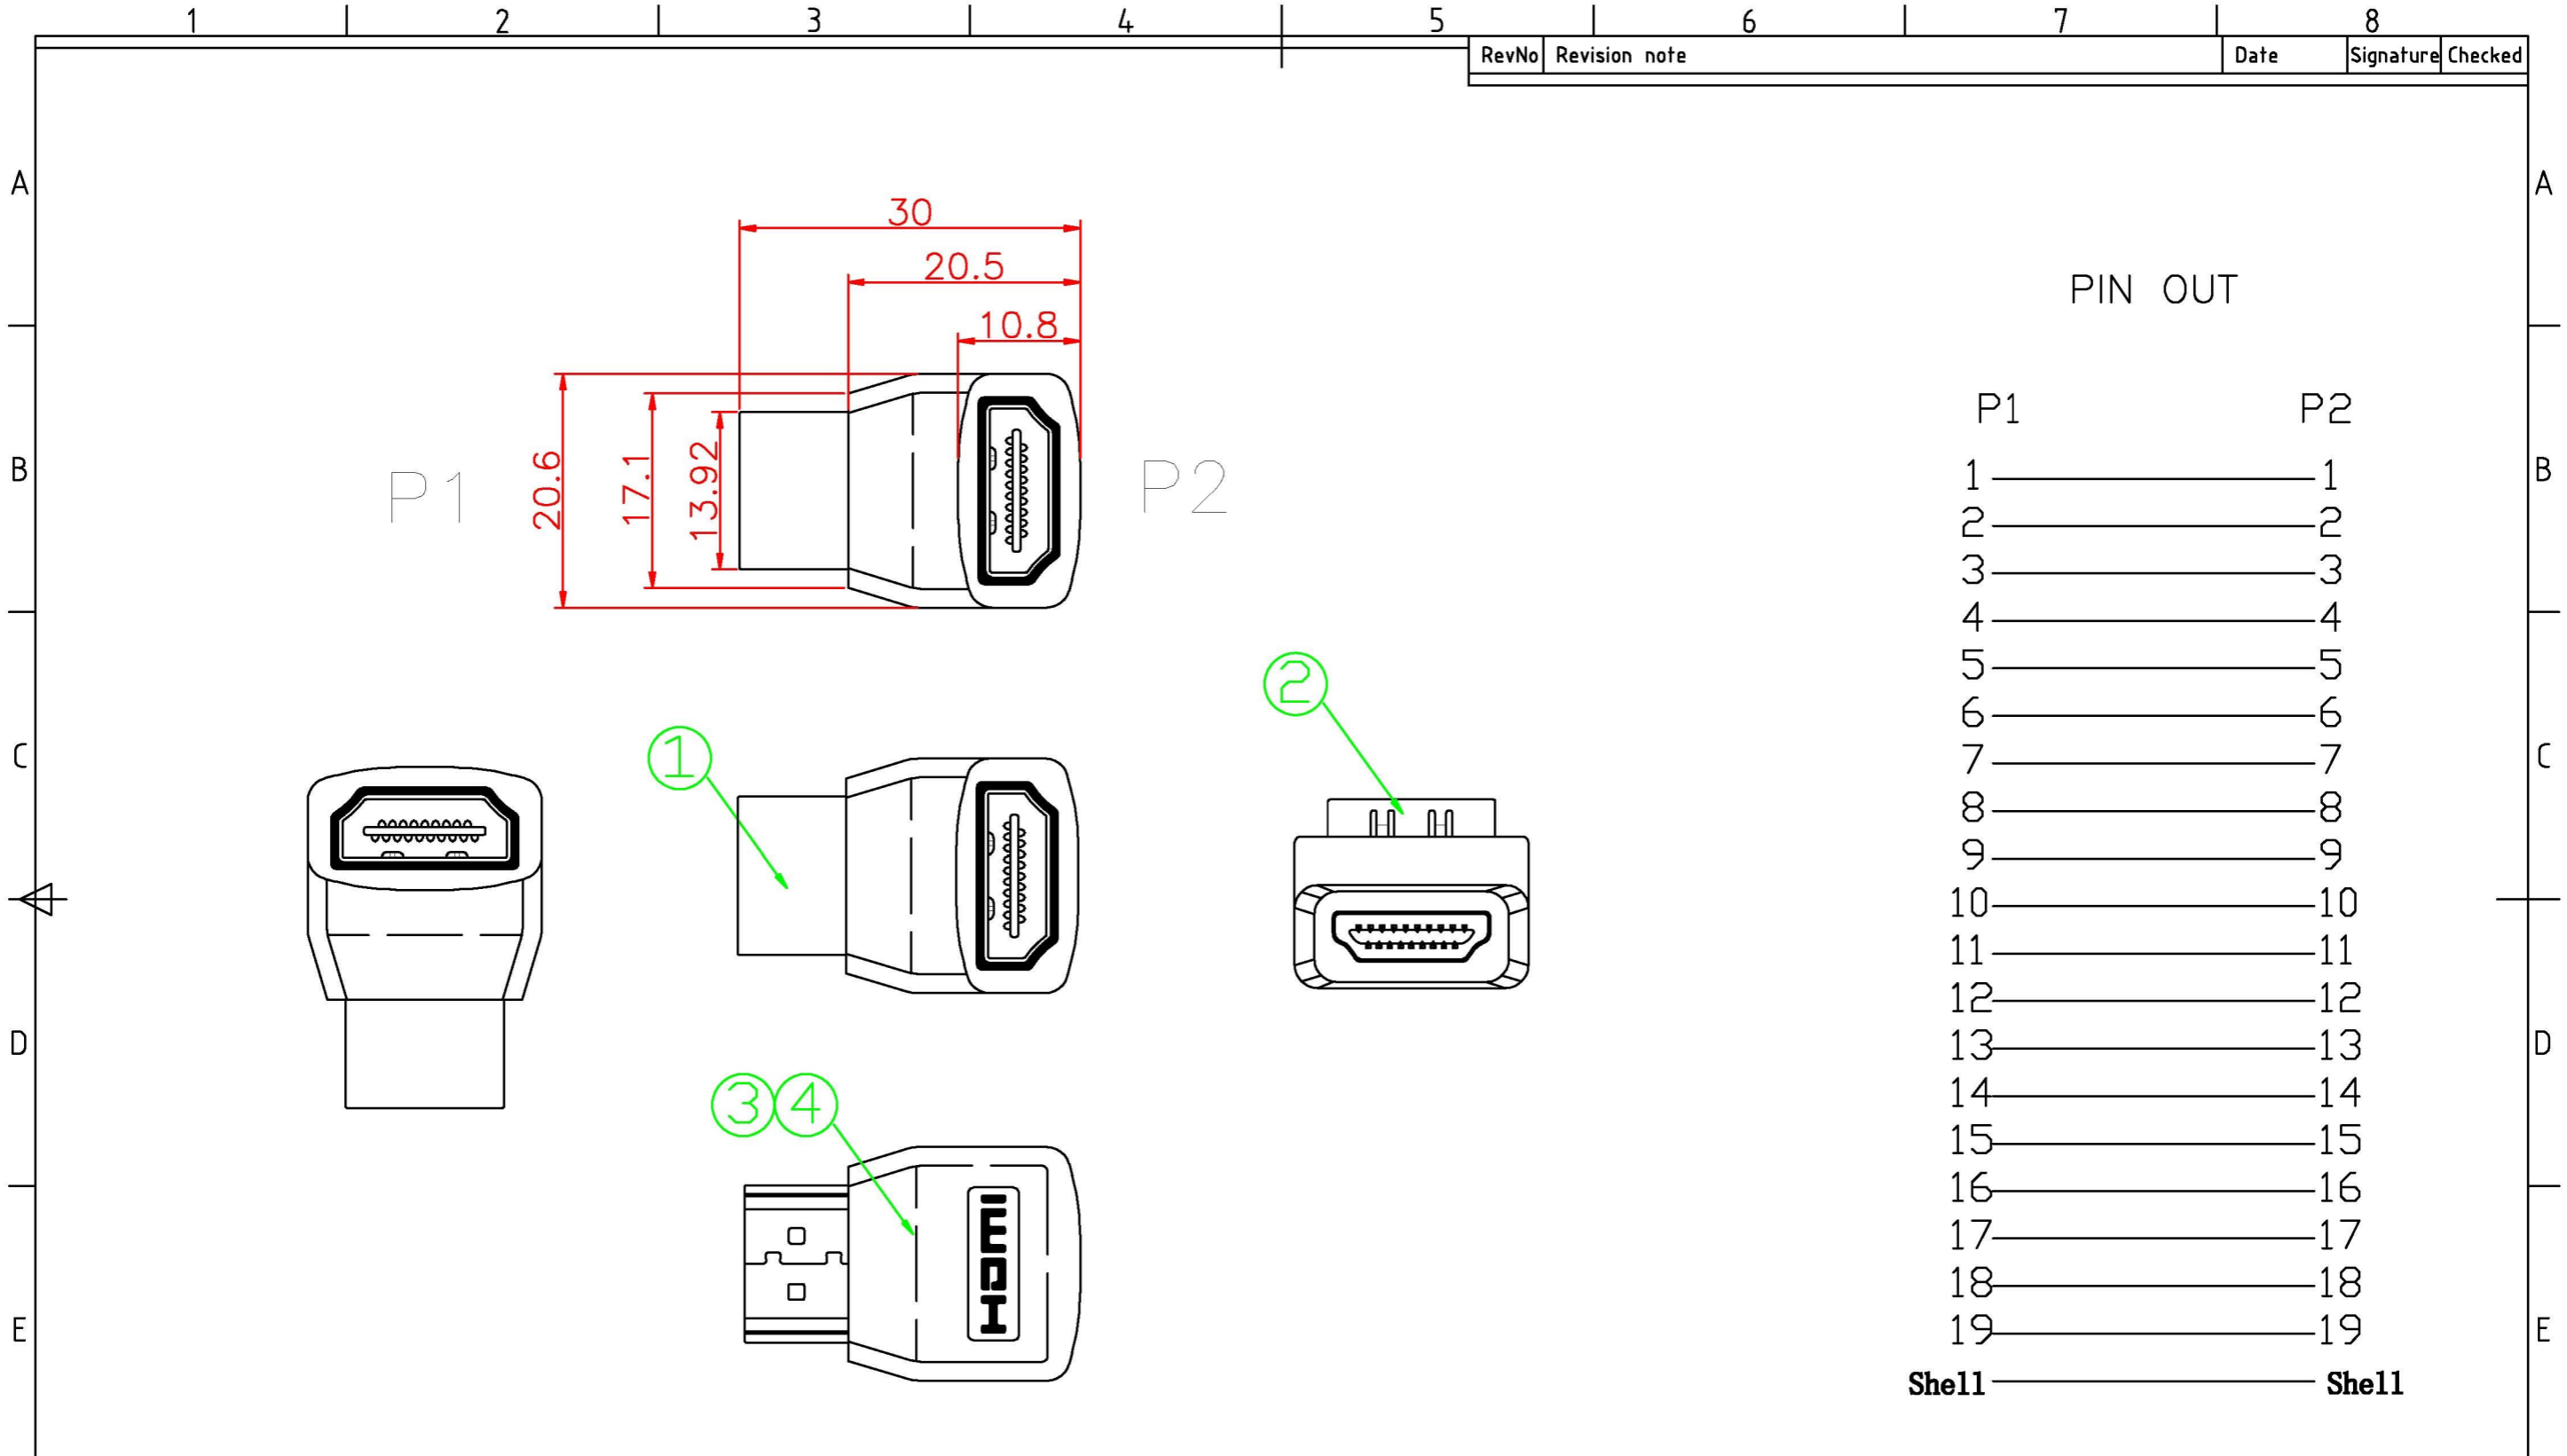

RevNo	Revision note	Date	Signature	Checked
-------	---------------	------	-----------	---------

④	OUTER MOLDED	BLACK 45P PVC	0.042	KG
③	INTER MOLDED	LDPE	0.021	KG
②	CONNECTOR	HDMI A TYPE FEMALE,GOLD PLATEDE PIN,THE SHELL FOR GOLD PLATING	1	PCS
①	CONNECTOR	HDMI A TYPE MALE,GOLD PLATEDE PIN,THE SHELL FOR GOLD PLATING	1	PCS
NO.	MATERIAL	DESCRIPTIONG	QTY.	UNIT

Ltemref	Quantity	Title/Name,designation,material,dimension etc		Article No./Reference	
Designed by ACHY	Checked by HELEN	Approved by - date OCT 30.2013	File name HDMI M-F 90DEG ADAPTER	Date OCT 31.2013	Scale FREE
ANGLE:			ADAPTOR, HDMI PLUG TO SOCKET, 90DEG		
UNIT:MM			AV23300(PSG03815)	Edition 1	Sheet 1/1