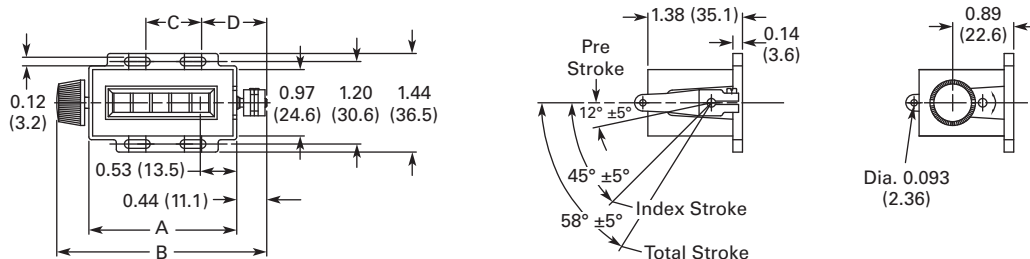

X Series Stroke Counters and Pushbutton Desk Tallies

	No. of Figures	Drive	Reset	Mounting	Catalog Number	Order Number
X Series Stroke Counter	5	LH lever	Knob	Base	5-X-1-1-L	40272401
	4	RH lever	Knob	Base	4-X-1-1-R	40263401
	5	RH lever	Knob	Base	5-X-1-1-R	40272402
Pushbutton Desk Tally	5	LH lever	Knob	Base	5-X-1-1-L-REV ①	40272400
	5	RH lever	Knob	Base	5-X-1-1-R-REV ①	40272403
	4	Push bar	Knob	Base	4-X-2	21619400
	4	Pushbutton	Knob	Base	4-X-2-A	33245400

Note

① Reverse stroke.

Technical Data and Specifications

General Specifications

Description	Specification
Figures	4 or 5
Speed	1000 cpm
Shaft	0.125 in (3.2 mm) diameter stainless steel
Drive	Drive parts of nylon
Bearings	Oil-less, maintenance free
Finish	Black frame and Cyclac black cover
Stroke operation	33° minimum; 58° maximum ①
Figure size	3/16 in (4.8 mm) high, white-on-black background
Reset	Knob

Dimensions

Approximate Dimensions in Inches (mm)

X Series

Model	A	B	C	D
4-X-1-1_	1.86 (47.2)	2.76 (70.2)	0.62 (15.7)	0.89 (22.6)
5-X-1-1_	2.16 (54.8)	3.06 (77.8)	0.81 (20.6)	0.95 (24.1)

Note

① Operating stroke angles apply to forward stroke counter only. Check factory for angles of reverse stroke counter.