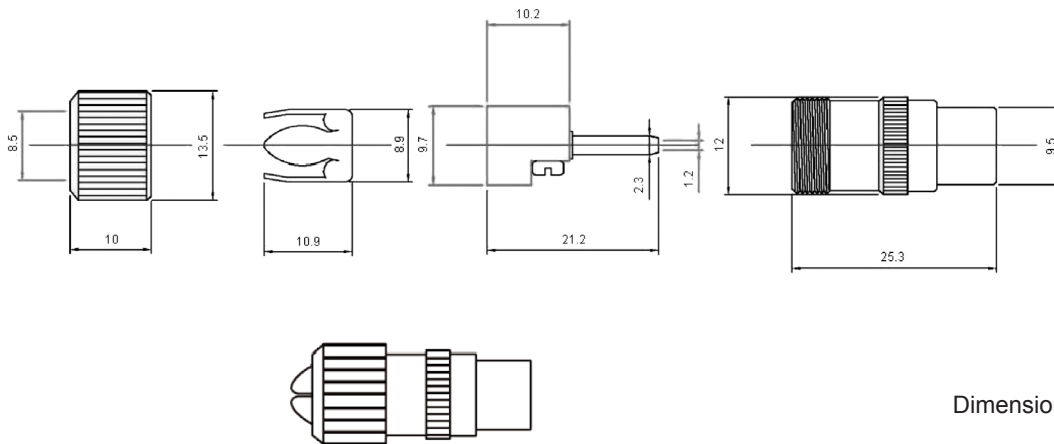

Plug - TV Coaxial

Specifications:

Connector Type : TV Coaxial
 Body Style : Straight Plug
 Connector Mounting : Cable

Dimensions : Millimetres

Part Number Table

Description	Type	Material	Finish	Part Number
Plug - TV Coaxial	Body	Brass	Nickel	10HC052
	Contact			