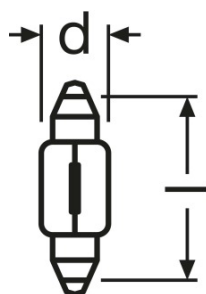

### Light technical data

Luminous flux	22 lm
Luminous flux tolerance	±20 %

### Dimensions & weight

---

Product line drawing

---

Length	28.0 mm
Diameter	8.0 mm
Product weight	1.79 g