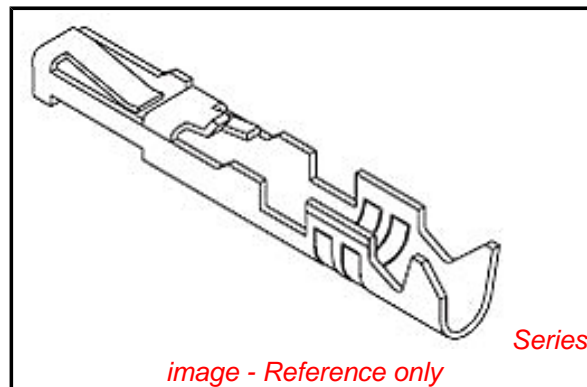

PLEASE CHECK WWW.MOLEX.COM FOR LATEST PART INFORMATION

Part Number: [90119-2121](#)
Status: **Active**
Overview: [C-Grid III™](#)
Description: C-Grid III™ Crimp Terminal, 26-28 AWG, Bag, 0.38µm Selective Gold (Au)

Documents:

[3D Model](#) [RoHS Certificate of Compliance (PDF)](#)
[Drawing (PDF)](#)

General

Product Family	Crimp Terminals
Series	90119
Application	Signal
Comments	Loose Piece
Crimp Quality Equipment	Yes
Overview	C-Grid III™
Packaging Alternative	90119-0121 (Reel)
Product Name	C-Grid III™
UPC	800753721418

Physical

Gender	Female
Material - Metal	Phosphor Bronze
Material - Plating Mating	Gold
Material - Plating Termination	Tin
Net Weight	0.073/g
Packaging Type	Bag
Plating min - Mating	0.381µm
Plating min - Termination	3.048µm
Termination Interface: Style	Crimp or Compression
Wire Insulation Diameter	0.76-1.22mm
Wire Size AWG	26, 28
Wire Size mm²	N/A

Material Info

Reference - Drawing Numbers

Sales Drawing	SD-90119

EU RoHS

**ELV and RoHS
Compliant**

REACH SVHC

**Contains SVHC: No
Low-Halogen Status
Low-Halogen**

China RoHS

**Need more information on product
environmental compliance?**

Email productcompliance@molex.com
For a multiple part number RoHS Certificate of Compliance, [click here](#)

Please visit the [Contact Us](#) section for any non-product compliance questions.

Search Parts in this Series

[90119Series](#)

Use With

C-Grid III™ Modular Crimp Housing [90156](#) ,
[90123](#) , [90142](#) , [90143](#) , [90160](#)

Application Tooling | FAQ

Tooling specifications and manuals are found by selecting the products below. Crimp Height Specifications are then contained in the Application Tooling Specification document.

Global

Description	Product #
Hand Crimp Tool For	0638258200
C-Grid III™ Female Crimp Terminals, 26-28AWG	
Extraction Aid	0690080003
Insertion Tool	0690080140