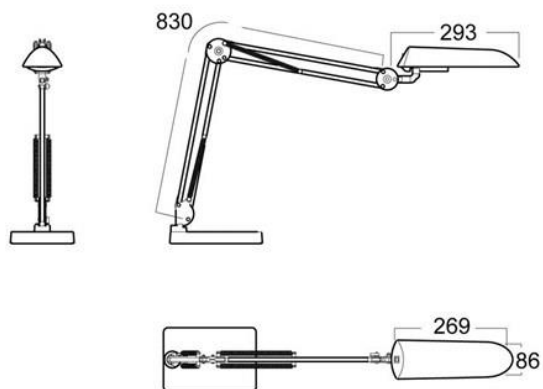

Verit

TECHNICAL DESCRIPTION

LIGHT SOURCE

Supplied with 1 x TC-D 13 W.

BALLAST

Electronic ballast (HF)

BODY MATERIAL & COLOUR

Steel arm and plastic shade.

MOUNTING

Standard with table clamp (A-clamp). Table base and integrated table mounts (TT table mount and TE bushing) are available on request.

OPTICS

Symmetric light output.

ARM TECHNOLOGY & MOVEMENT

Parallel, three-pivot arm. Arm length is 85 cm. Up-and-down, side-to-side and rotational head movement. NB! Allowing for upward head tilt creates more flexibility but may cause unwanted glare.

MEASUREMENT DRAWINGS

Verit