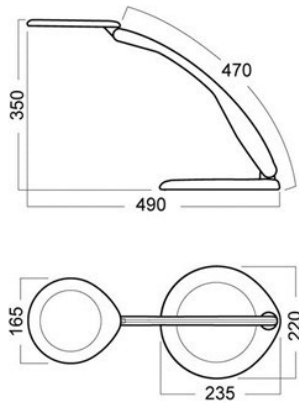

### ARM TECHNOLOGY & MOVEMENT

Parallel, two-pivot arm. Arm length is 47 cm. Side-to-side head movement.

---

A shut-off function is incorporated within the fitting. The light will automatically shut off after 4 or 9h in order to save energy.

360

MEASUREMENT DRAWINGS

360 LED

LIGHT MEASUREMENT DRAWINGS

360

GALLERY

360

360