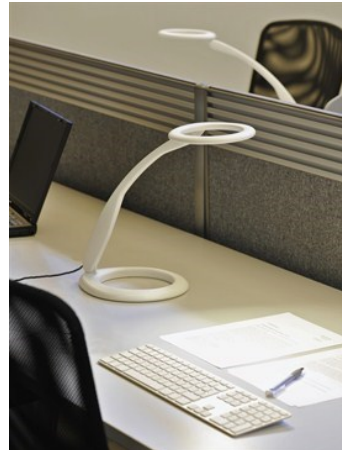

# 360

LED task light

LUXO

The 360 task light has a distinct form and great functionality. A custom made LED module in a horizontal lamp head provides a broad, directional light. The rotating base and flexible arm takes up little space when the task light is pushed back. When fully extended, the light covers a large area, while the lamp head stays parallel with the surface – providing asymmetric and ergonomically correct workstation lighting. 360 is dimmable and has an automatic shut-off in order to save energy. The table base is included. Not available with table clamp or wall mount. Colours: White, black or silver grey

360

MEASUREMENT DRAWINGS

360 LED

LIGHT MEASUREMENT DRAWINGS

360

GALLERY

360

360