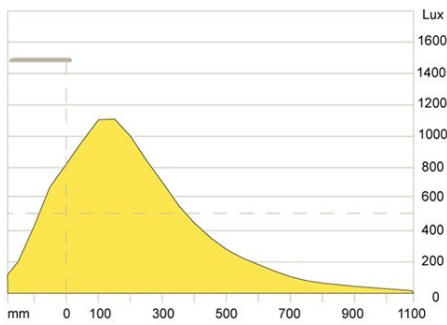

### ARM TECHNOLOGY & MOVEMENT

Parallel, two-pivot arm. Arm length is 47 cm. Side-to-side head movement.

---

A shut-off function is incorporated within the fitting. The light will automatically shut off after 4 or 9h in order to save energy.

360

MEASUREMENT DRAWINGS

360 LED

LIGHT MEASUREMENT DRAWINGS

360

GALLERY

360

360