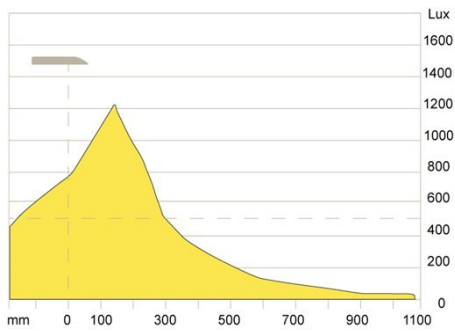

ARM TECHNOLOGY & MOVEMENT

Two-pivot arm. Arm length is 47 cm for table and wall versions. Up-and-down, side-to-side and rotational head movement. NB! Allowing for upward head tilt creates more flexibility but may cause unwanted glare.

Terea

MEASUREMENT DRAWINGS

Terea

LIGHT MEASUREMENT DRAWINGS

Terea

GALLERY

Terea

Terea