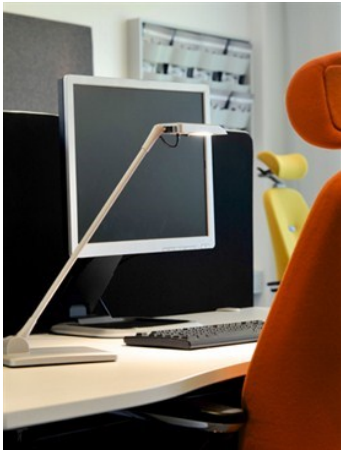

Terea

LED task light

LUXO

This compact task light features low energy LED technology. Its elegant form and slim shape makes it particularly suitable for small work areas. It has a very satisfying light output, and ergonomic details which ensure optimal computer workstation lighting. Terea combines energy efficiency, ergonomics and compact design for an incomparable value. Standard version with integrated table base. Colours: Black or silver grey

Terea

MEASUREMENT DRAWINGS

Terea

LIGHT MEASUREMENT DRAWINGS

Terea

GALLERY

Terea

Terea