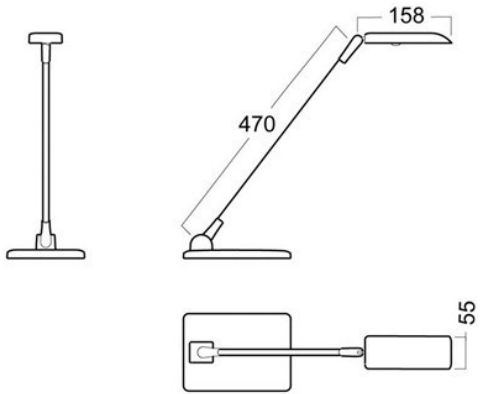

MOUNTING

Standard with table base. For the wall version, wall and panel mounts are available on request.

OPTICS

Asymmetric light output. White, polycarbonate reflectors.

POWER SUPPLY

Plug-in 18 V LED driver.

ARM TECHNOLOGY & MOVEMENT

Two-pivot arm. Arm length is 47 cm for table and wall versions. Up-and-down, side-to-side and rotational head movement. NB! Allowing for upward head tilt creates more flexibility but may cause unwanted glare.

Terea

MEASUREMENT DRAWINGS

Terea

LIGHT MEASUREMENT DRAWINGS

Terea

GALLERY

Terea

Terea