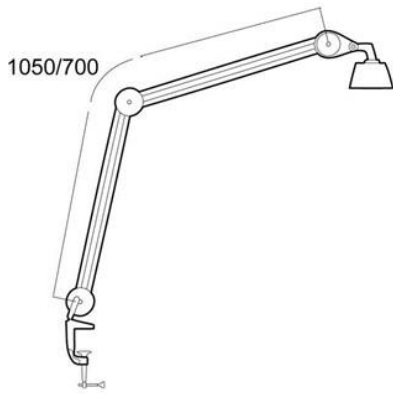

FL 101 Plus

MEASUREMENT DRAWINGS

FL 101 Plus