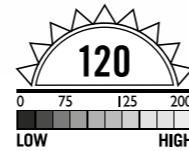

### Specification:

- > High Power 120 Lumen Cree XR-E Q3 LED
- > 3 Lighting modes: high, dimmed, flash
- > One-handed rapid slide focus mechanism - spot (x1) to flood (x7)
- > Beam intensifying plano-convex optical lens
- > Robust high grade aluminium lamp body
- > Adjustable head lamp swivels through 90°
- > Water & dirt resistant, tested to IP64
- > Battery life: high - 5hrs, dimmed - 13hrs

120 LUMENS

Beam	Max Range	Weather Rating	Impact Resistant	Power Supply	Battery Life
Spot x1 : Flood x7	200m	IP64	1M	3 x AAA (not supplied)	Up to 13 hours

90° swivelling lamp body