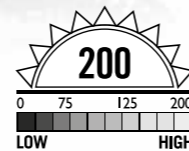

HEAD TORCHES

HIGH POWER
CREE LED HEAD
TORCHES

T9610 LED HEAD TORCH 120 LUMENS

Compact and lightweight, the T9610 is a remarkably powerful head torch for its size.

Specification:

- > High Power 120 Lumen Cree XR-E Q3 LED
- > 3 Lighting modes: high, dimmed, flash
- > One-handed rapid slide focus mechanism - spot (x1) to flood (x7)
- > Beam intensifying plano-convex optical lens
- > Robust high grade aluminium lamp body
- > Adjustable head lamp swivels through 90°
- > Water & dirt resistant, tested to IP64
- > Battery life: high - 5hrs, dimmed - 13hrs

120 LUMENS

Beam	Max Range	Weather Rating	Impact Resistant	Power Supply	Battery Life
Spot x1 : Flood x7	200m	IP64	1M	3 x AAA (not supplied)	Up to 13 hours

T9620 LED HEAD TORCH 200 LUMENS

Powered by a high performance Cree XM-L T6 LED, the T9620 is the ideal choice of head torch for when a greater level of light intensity is required.

Specification:

- > High Power 200 Lumen Cree XM-L T6 LED
- > 3 Lighting modes: high, dimmed, flash
- > One-handed rapid slide focus mechanism - spot (x1) to flood (x7)
- > Beam intensifying plano-convex optical lens
- > Robust high grade aluminium lamp body
- > Adjustable head lamp swivels through 90°
- > Detachable head lamp & battery pack
- > Water & dirt resistant, tested to IP64
- > Battery life: high - 5hrs, dimmed - 12hrs

200 LUMENS

Beam	Max Range	Weather Rating	Impact Resistant	Power Supply	Battery Life
Spot x1 : Flood x7	250m	IP64	1M	4 x AA (not supplied)	Up to 12 hours

T9620R LED RECHARGEABLE HEAD TORCH 200 LUMENS

A rechargeable version of the T9620 head torch, providing up to 15hrs of light from a single charge.

Specification: