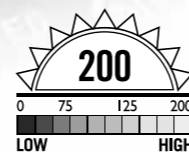

HEAD TORCHES

HIGH POWER
CREE LED HEAD
TORCHES

T9610 LED HEAD TORCH 120 LUMENS

Compact and lightweight, the T9610 is a remarkably powerful head torch for its size.

Specification:

- > High Power 120 Lumen Cree XR-E Q3 LED
- > 3 Lighting modes: high, dimmed, flash
- > One-handed rapid slide focus mechanism - spot (x1) to flood (x7)
- > Beam intensifying plano-convex optical lens
- > Robust high grade aluminium lamp body
- > Adjustable head lamp swivels through 90°
- > Water & dirt resistant, tested to IP64
- > Battery life: high - 5hrs, dimmed - 13hrs

120 LUMENS

Beam	Max Range	Weather Rating	Impact Resistant	Power Supply	Battery Life
Spot x1 : Flood x7	200m	IP64	1M	3 x AAA (not supplied)	Up to 13 hours

T9620 LED HEAD TORCH 200 LUMENS

Powered by a high performance Cree XM-L T6 LED, the T9620 is the ideal choice of head torch for when a greater level of light intensity is required.

Specification:

- > High Power 200 Lumen Cree XM-L T6 LED
- > 3 Lighting modes: high, dimmed, flash
- > One-handed rapid slide focus mechanism - spot (x1) to flood (x7)
- > Beam intensifying plano-convex optical lens
- > Robust high grade aluminium lamp body
- > Adjustable head lamp swivels through 90°
- > Detachable head lamp & battery pack
- > Water & dirt resistant, tested to IP64
- > Battery life: high - 5hrs, dimmed - 12hrs

200 LUMENS

Beam	Max Range	Weather Rating	Impact Resistant	Power Supply	Battery Life
Spot x1 : Flood x7	250m	IP64	1M	4 x AA (not supplied)	Up to 12 hours

T9620R LED RECHARGEABLE HEAD TORCH 200 LUMENS

A rechargeable version of the T9620 head torch, providing up to 15hrs of light from a single charge.

Specification: