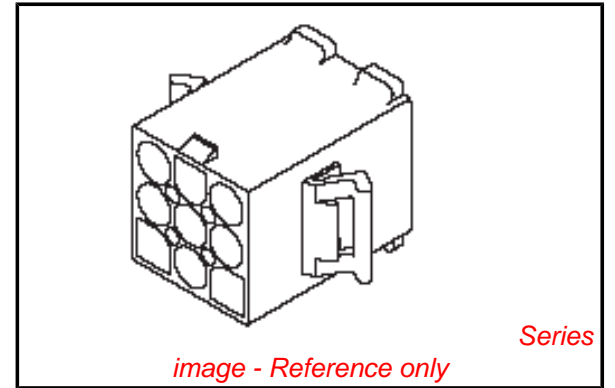

**Documents:**

[3D Model](#) [RoHS Certificate of Compliance \(PDF\)](#)  
[Drawing \(PDF\)](#)

**Agency Certification**

CSA LR19980  
 UL E29179

**General**

Product Family Crimp Housings  
 Series [3191](#)  
 Application Power, Wire-to-Wire  
 Comments Polarized to Mating Part  
 Overview [Standard .093" Pin and Socket Connectors](#)  
 Product Name Standard .093"  
 UPC 800753872585

**Physical**

Circuits (maximum) 15  
 Circuits Detail 3x5  
 Color - Resin Natural  
 Flammability 94V-0  
 Gender Plug  
 Glow-Wire Compliant No  
 Keying to Mating Part None  
 Lock to Mating Part Yes  
 Material - Resin Nylon  
 Net Weight 17.783/g  
 Number of Rows 3  
 Packaging Type Bag  
 Panel Mount No  
 Pitch - Mating Interface 6.70mm  
 Polarized to Mating Part Yes  
 Stackable No  
 Temperature Range - Operating -40°C to +105°C

**Electrical**

Current - Maximum per Contact 6A

**Material Info**

Old Part Number 3191-15P1-201

**EU RoHS**

**ELV and RoHS Compliant**  
**REACH SVHC Contains SVHC: No**  
**Low-Halogen Status Low-Halogen**