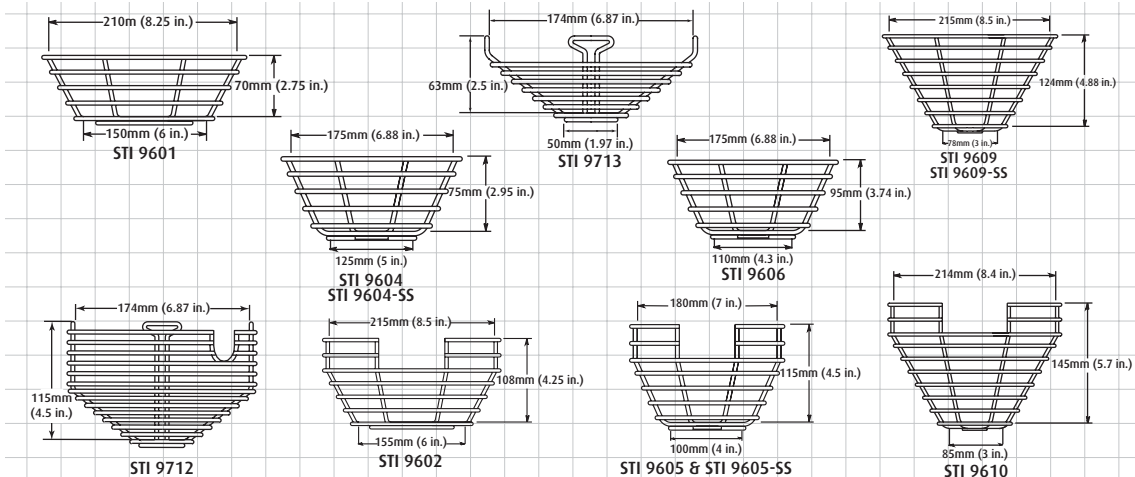

VISIT WWW.STI-EUROPE.COM FOR ALL LATEST PRODUCT NEWS