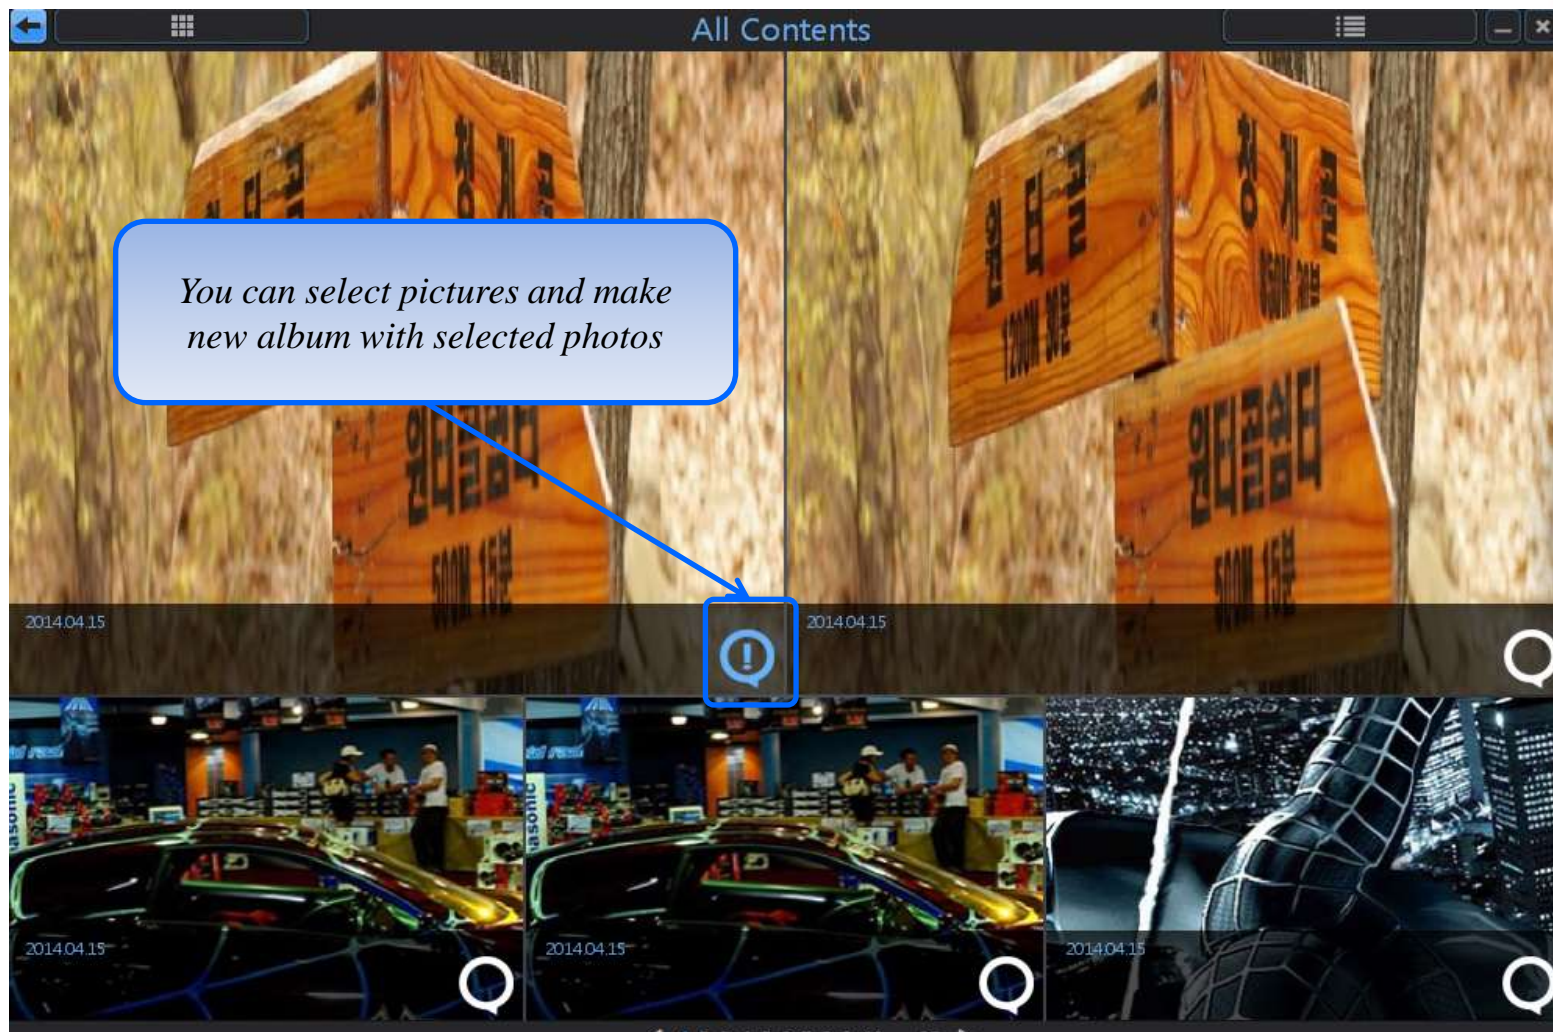

→ “MyStory” Application(SE-218GN only)

▶ How to use “MyStory” Viewer