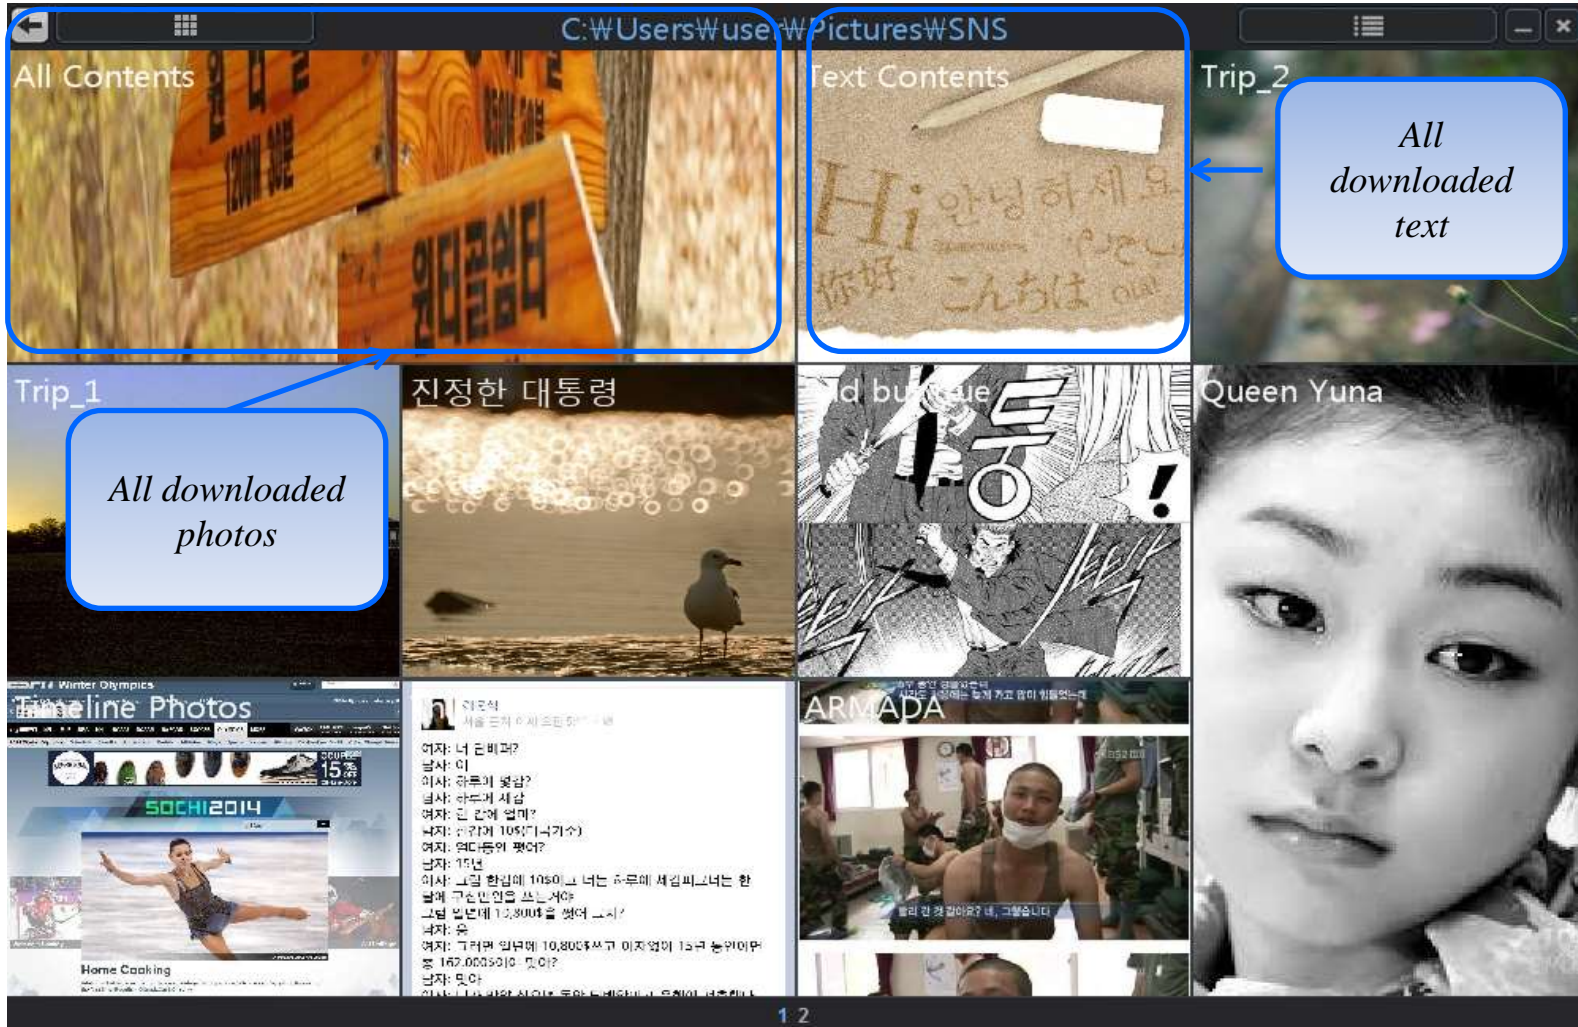

→ “MyStory” Application(SE-218GN only)

▶ “MyStory” Viewer

(※ Photos should be used internally only)