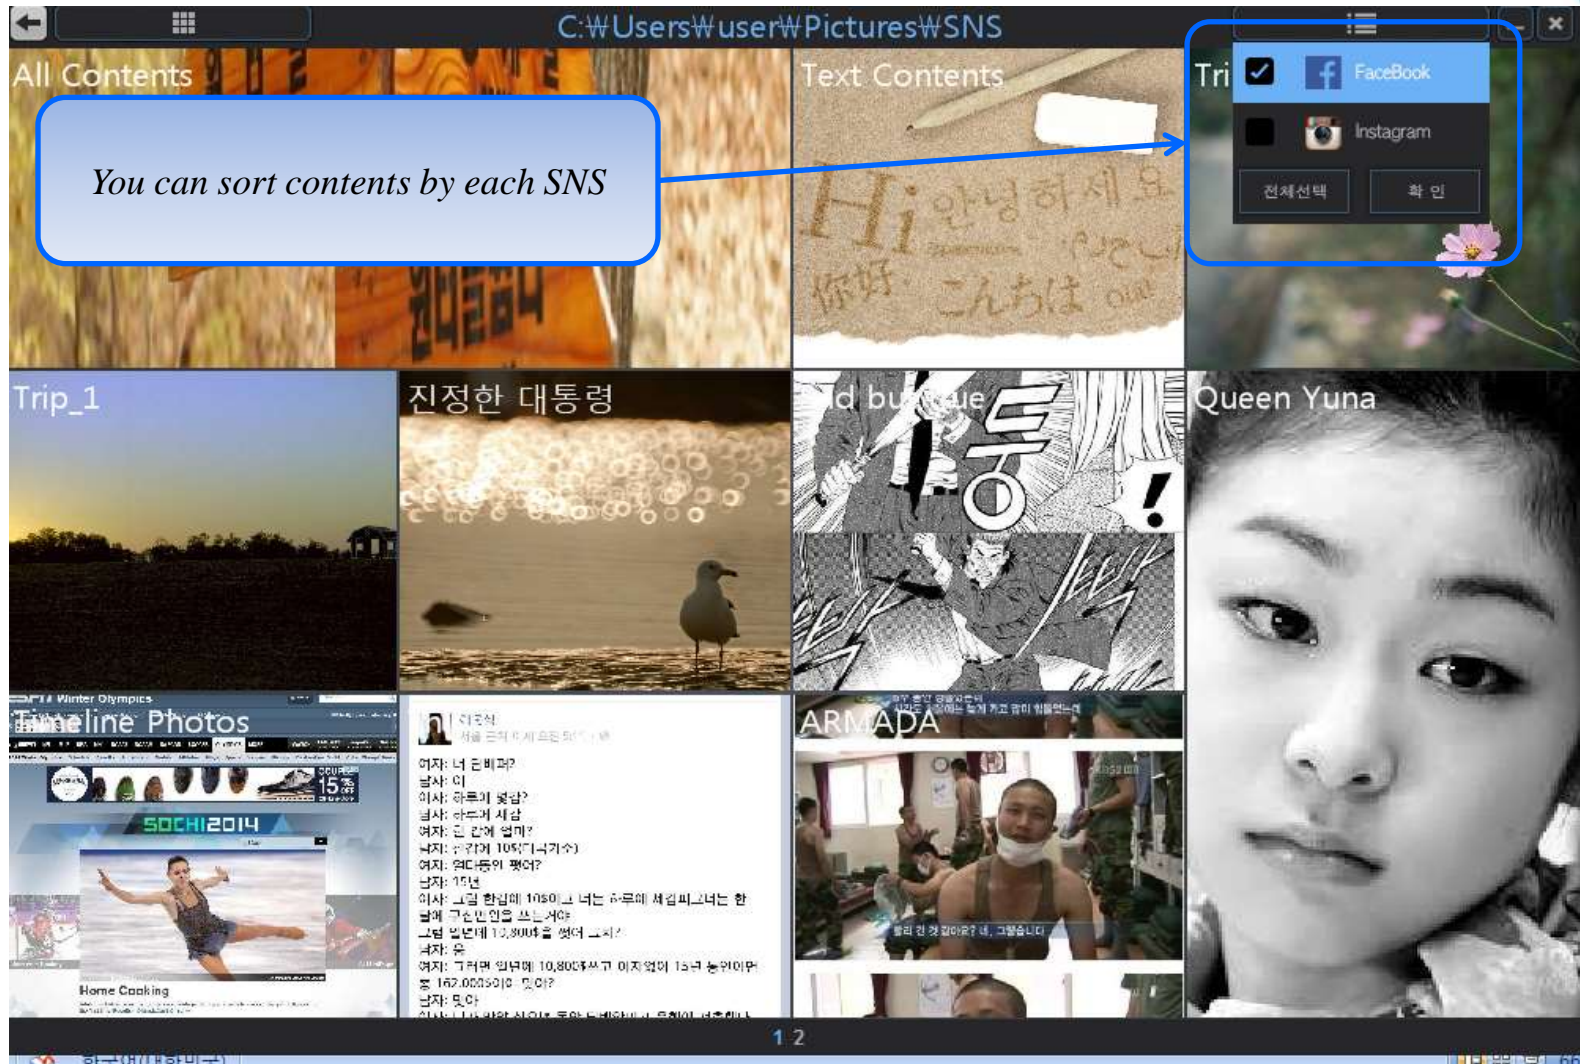

→ “MyStory” Application(SE-218GN only)

▶ How to use “MyStory” Viewer

(※ Photos should be used internally only)