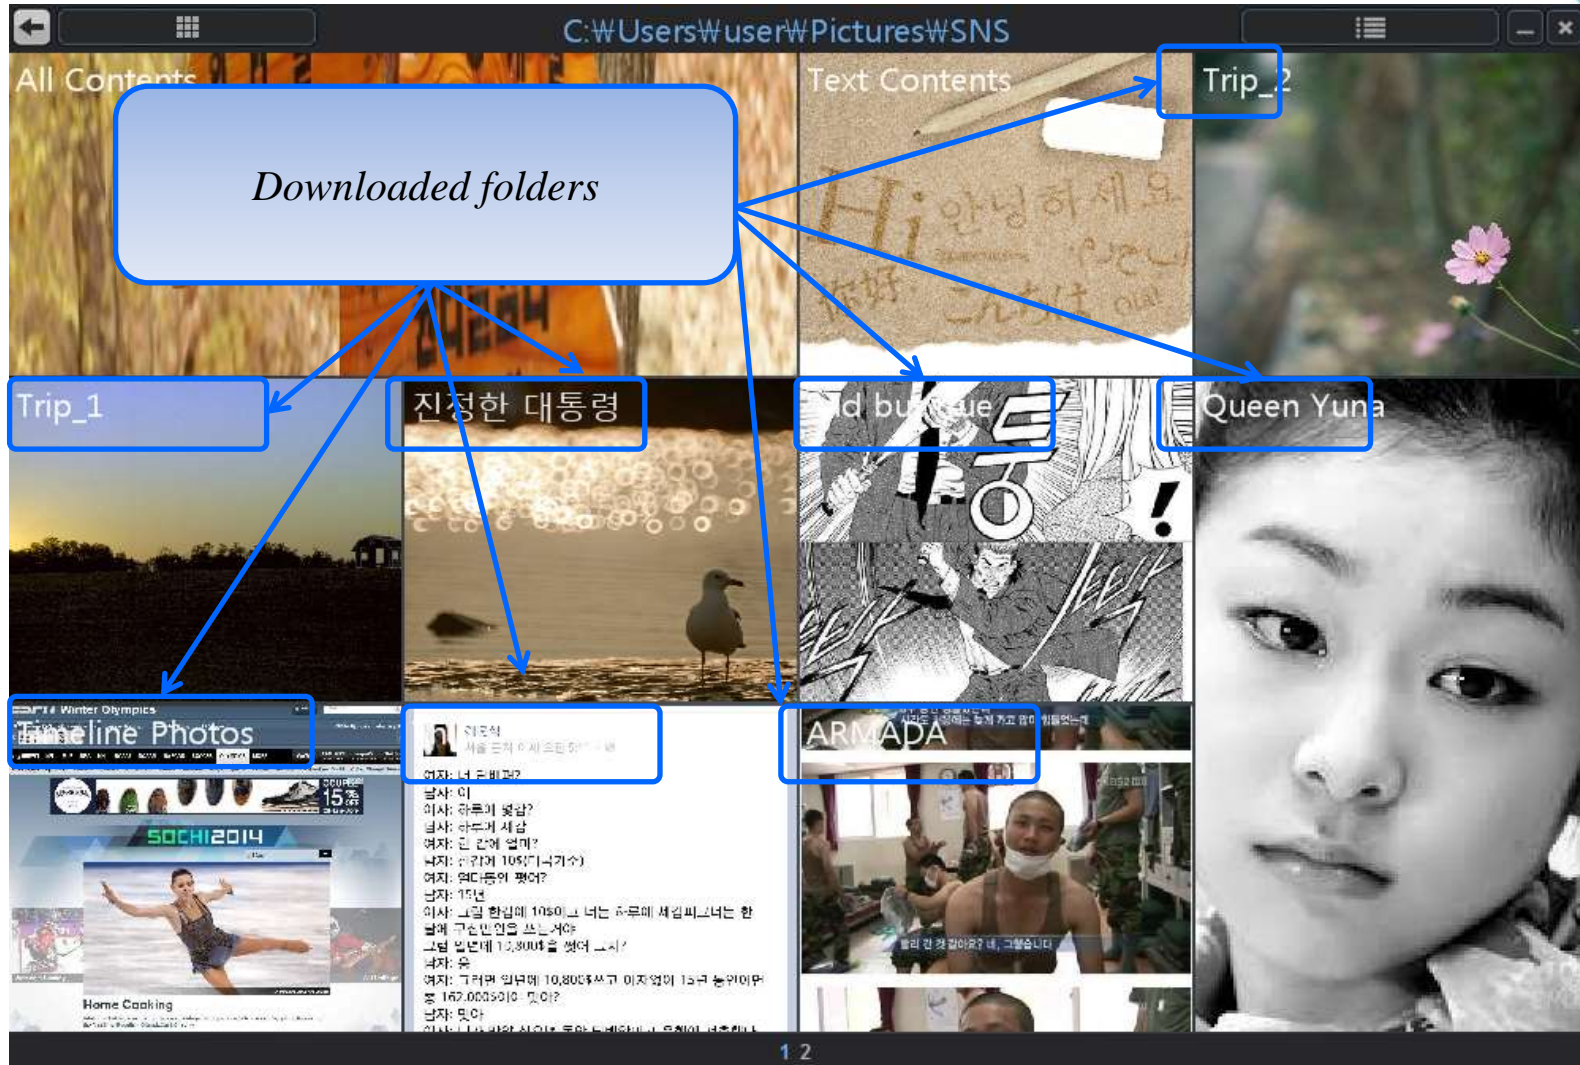

→ “MyStory” Application(SE-218GN only)

▶ “MyStory” Viewer

(※ Photos should be used internally only)

→ “MyStory” Application(SE-218GN only)

▶ How to use “MyStory” Viewer

→ “MyStory” Application(SE-218GN only)