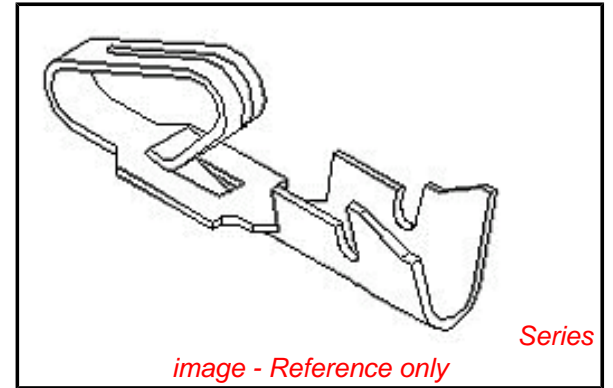

**Documents:**

[Drawing \(PDF\)](#) [RoHS Certificate of Compliance \(PDF\)](#)  
[Product Specification PS-08-50 \(PDF\)](#)

**General**

Product Family	Crimp Terminals
Series	<a href="#">2878</a>
Application	Power
Crimp Quality Equipment	Yes
Overview	<a href="#">KK® Interconnect System - Molex</a>
Product Name	KK®
UPC	800754241847

**Physical**

Gender	Female
Material - Metal	Phosphor Bronze
Material - Plating Mating	Tin
Material - Plating Termination	Tin
Net Weight	0.165/g
Packaging Type	Reel
Plating min - Mating	2.540µm
Plating min - Termination	2.540µm
Termination Interface: Style	Crimp or Compression
Wire Insulation Diameter	2.79mm max.
Wire Size AWG	18, 20
Wire Size mm²	N/A

**Material Info**

Old Part Number 2878-B-A(P909)B

**Reference - Drawing Numbers**

Product Specification	PS-08-50
Sales Drawing	SD-2878

**EU RoHS**

**ELV and RoHS Compliant**  
**REACH SVHC**  
**Contains SVHC: No**  
**Low-Halogen Status**  
**Low-Halogen**