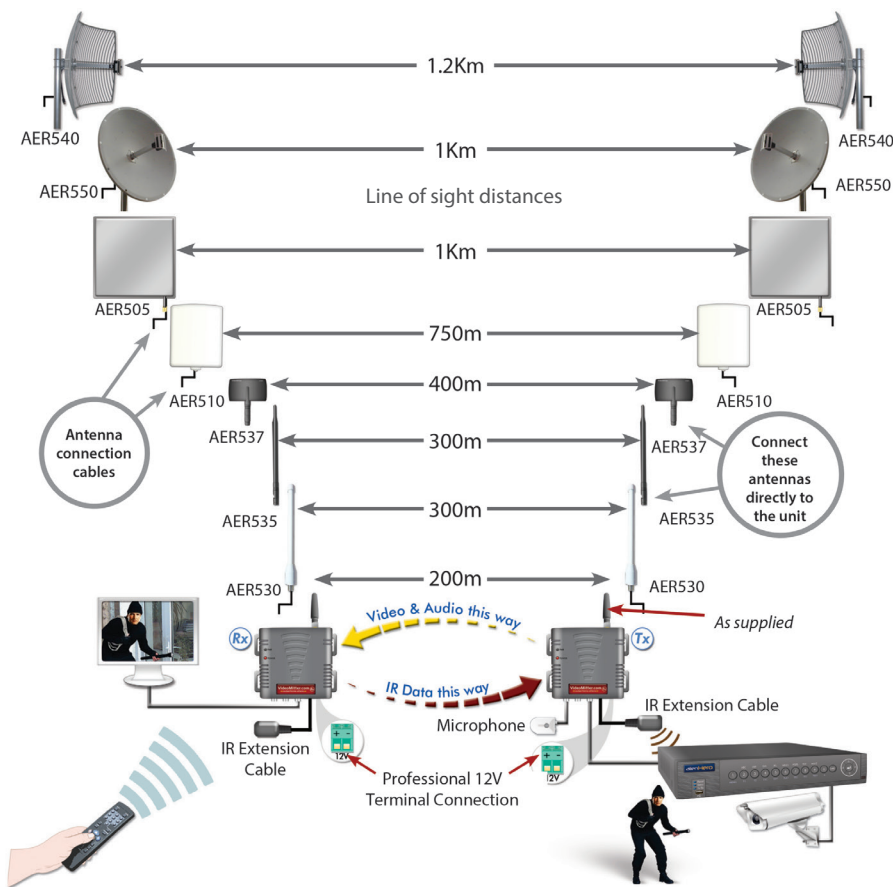

BOX420
IP65 Rated

Medium Square ABS Enclosure

For external use, fits the VideoMitter range.

A medium sized weatherproof ABS enclosure with screw down lid, suitable for housing video transmission equipment externally.

Features

- ✓ ABS Box
- ✓ IP65 Rated
- ✓ Ivory Finish
- ✓ Screw Down Lid

Specification

Ivory Finish
IP65 Rated
Weatherproof
For external use
Screw down lid
ABS build
Wall Mount with lugs
190 x 190 x 70mm

Range Available

PART CODE	DESCRIPTION
MitKit	With IR transmission
MitKit-Lite	Without IR transmission
AER530	300m Range
AER535	300m Range
AER537	400m Range
AER510	750m Range
AER505	1Km Range
AER550	1Km Range
AER540	1.2Km Range
CON902	0.2m Extension Cable
CON910	1m Extension Cable
CON912	2m Extension Cable
CON915	5m Extension Cable

Other Products

VideoMitter Digital Transceivers
MitKit

VideoMitter Lite Digital Transceivers
MitKit-Lite

What does "line of sight" actually mean?...
See the online tip 239 at videomitter.com

All specifications are approximate. VideoMitter.com reserves the right to change any product specifications or features without notice. Whilst every effort is made to ensure that these instructions are complete and accurate, VideoMitter.com cannot be held responsible in any way for any losses, no matter how they arise, from errors or omissions in these instructions, or the performance or non-performance of the equipment that these instructions refer to.