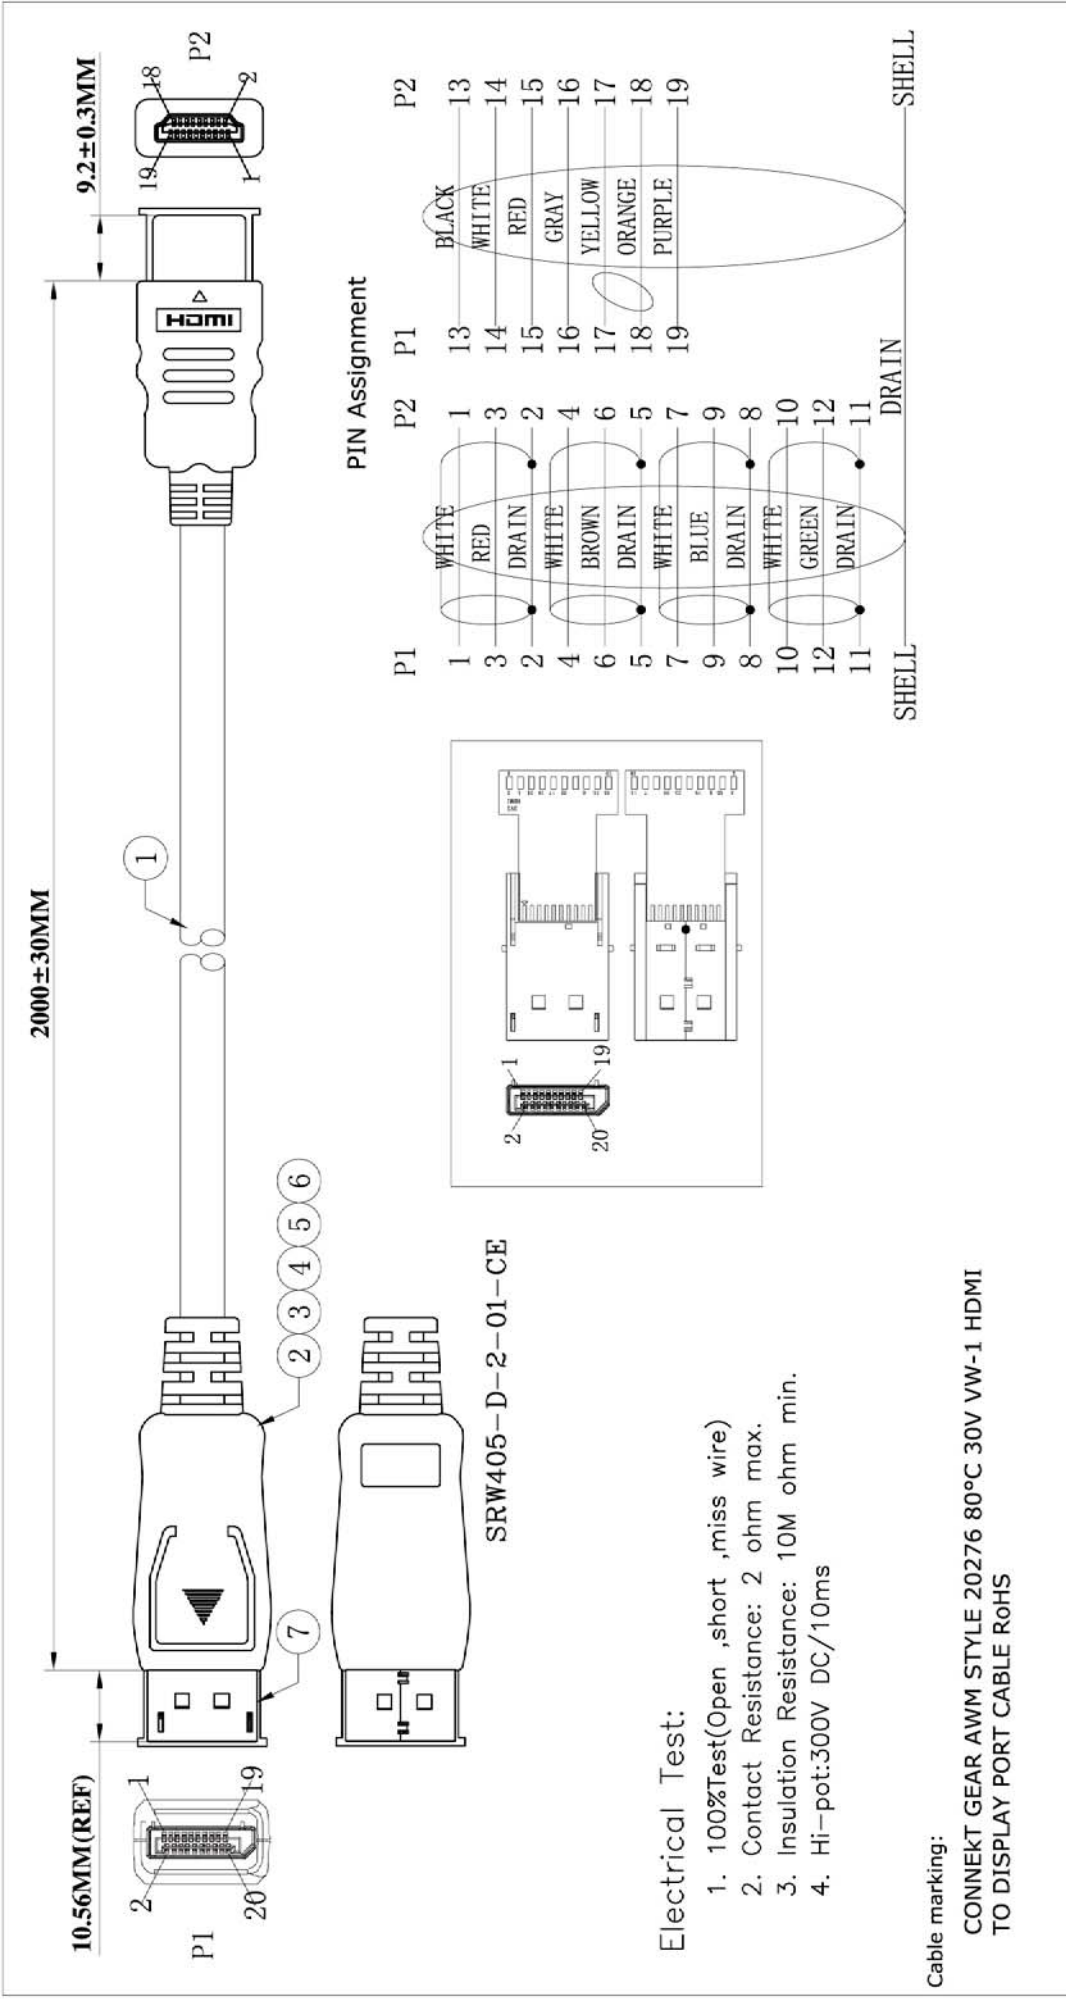

Electrical Test:

1. 100%Test(Open ,short ,miss wire)
2. Contact Resistance: 2 ohm max.
3. Insulation Resistance: 10M ohm min.
4. Hi-pot:300V DC/10ms

Cable marking:

CONNEXT GEAR AWM STYLE 20276 80°C 30V VW-1 HDMI TO DISPLAY PORT CABLE RoHS

REV.	ECN	DESCRIPTION	DATE	CHARGER
7		DisplayPort M Transparent Dust Cover		
6		1 pcs		
		0.042 M		
5		5 g		
4		1 pcs		
3		1 pcs		
2		1 pcs		
1		1/2 pcs		
NO	ITEM	DESCRIPTION	Q'TY	UNIT
		DisplayPort M to HDMI M 02# 2M		
		TITLE:		
		CUSTOMER :		
		CUSTOMER P/N:	26-6220	
		SCALE	NONE	REV
		UNIT	MM	A
		DATE	2014.05.22	1/2