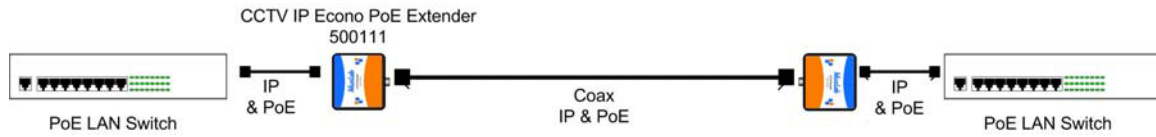

CCTV IP Econo PoE Extender 500111

Typical Application

Rear panel