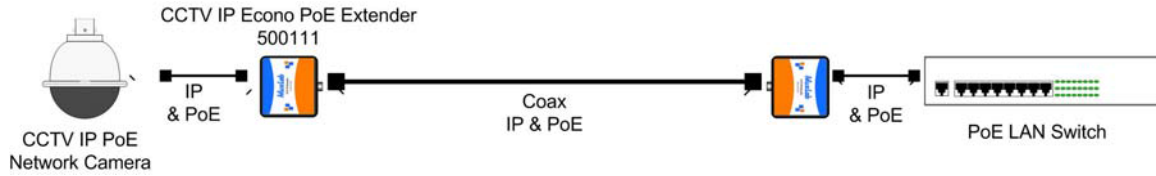

CCTV IP Econo PoE Extender 500111

Typical Application

Rear panel