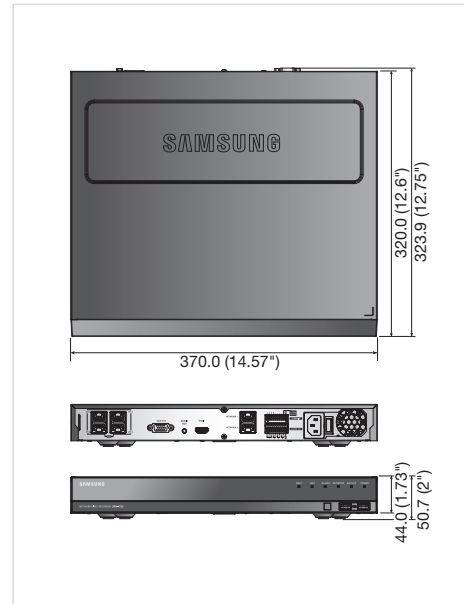

Retail

SRN-472S

SAMSUNG TECHWIN

Dimensions

Unit : mm (inch)

DISPLAY		
Video	Inputs	Up to 4CH
	Resolution	CIF ~ 5M
	Protocols	Samsung, ONVIF
Live	Local Display	HDMI / VGA
	Multi Screen Display	[Local monitor] 1 / 4 / Auto sequence, [Web] 1 / 4 / Auto sequence
PERFORMANCE		
Operating System	Embedded	Linux
	Compression	H.264, MJPEG
Recording	Recording Bandwidth	32Mbps (2M 4CH real-time recording)
	Resolution	CIF ~ 5M
	Mode	Normal, Scheduled, Event (Pre / Post)
	Event Trigger	Alarm input(4), Video loss, Camera event (Sensor, MD, Video analytics)
	Event Action	E-mail, PTZ preset, Alarm out, Buzzer, Monitor out
Search & Playback	Playback Bandwidth	32Mbps (4CH simultaneously)
	Mode	Date & Time (Calendar) / Event log list
	Simultaneous Playback	[Local monitor] Up to 4CH, [Web, CMS] Up to 4CH
	Resolution	CIF ~ 5M
Storage	Playback Control	Fast forward / backward, Move one step up / down
	Built-in	1ea
	Internal	2ea (Fixed)
Back up	Capacity	Internal max. 8TB
	File Back up	[USB] : BU/Exe, [Web, CMS] : JPEG, AVI
Sensor	Function	Single channel play, Date-time/title display
	Input / Output	4 / 3 (NO/NC selectable)
Audio	Input	4CH (Network)
	Compression	G.711, G.726
	Audio Communication	2-way
NETWORK		
Protocol Support		TCP/IP, UDP/IP, RTP (UDP), RTP (TCP), RTSP, NTP, HTTP, DHCP (Server, Client), PPPoE, SMTP, ICMP, IGMP, ARP, DNS, DDNS, uPnP, HTTPS, SNMP, ONVIF (Profile-S)
DDNS		Samsung iPOLiS DDNS
Transmission Bandwidth		Min. 32Mbps
Max. Remote Users		Search 3 / Live unicast 10 / Live multicast 20
IP		IPv4 / IPv6
Security		IP address filtering, User access log, 802.1x authentication, Encryption
Language	GUI / Web Viewer	English, French, German, Italian, Spanish, Russian, Turkish, Polish, Dutch, Swedish, Czech, Portuguese, Danish, Rumanian, Serbian, Croatian, Hungarian, Greek, Norwegian, Finnish, Korean, Chinese, Japanese, Thai
		[Window] : XP SP2 or above, Vista, 7, 8, [Mac OS] : OSX 10.7 or above
OS		[Internet Explorer] : ver.8 ~ 11, [Firefox] : ver.19.x or above
Web Browser		[Chrome] : ver.26.x or above, [Safari] : ver.6.0.3 or above (OSX 10.6 or above)
Viewer Software	Type	SSM, Webviewer, SmartViewer
	CMS Support	SDK / CGI
FUNCTIONS		
Camera Setup	Register	PnP mode, Manual mode
	Setup Items	IP Address, Add Profile Edit, Bitrate, Compression, GOP, Quality, Video Setup (MD, VA, ABF, Brightness/Contrast, Flip/Mirror, IRIS, WDR, D&N, SSNR, Shutter)
PTZ	Control	Via GUI, Webviewer
	Preset	255
Smart phone	OS	Android, iOS
	Control	Live 4 / Playback 1
System Control		Mouse, IR Remocon
INDICATOR / INTERFACE		
Front	Indicator	Power status LED 1ea, HDD action LED 1ea, Alarm status LED 1ea
	Record status LED	1ea, Network action LED 1ea, Back up LED 1ea
	USB	2ea
Connections	HDMI / VGA	1ea / 1ea
	Audio	Out 1ea (RCA, Line)
	Ethernet	2ea (100Mbps) + PoE 4ea (10/100Mbps)
	Alarm	In 4ea (Terminal block) / Out 3ea (Terminal block)
	Power Cord	AC inlet 1ea
SYSTEM		
Log	Log List	System log : Max. 20000, Event log : Max. 20000
GENERAL		
Electrical	Input Voltage / Current	100 ~ 240V AC / 3.5A 50Hz/60Hz
	NVR Power Consumption	Max. 30W (With 1TB HDD 1ea)
	Camera Power Output	15.4W per Channel, Total 61.6W (PoE, IEEE 802.3af)
Environmental	Operating Temperature	+0°C ~ +40°C (+32°F ~ +104°F)
	Operating Humidity	20% ~ 85% RH
Mechanical	Color / Material	Black / Metal
	Dimensions (WxHxD)	370.0 x 44.0 x 320.0mm (14.57" x 1.73" x 12.6") (1U)
	Weight	2.73Kg (6.02 lb) without HDD
	Safety	UL, KC
Approvals	EMC	CE, FCC, KCC, CCC, Gost-R