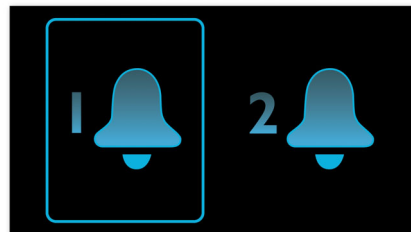

Dual alarm

The Philips audio system comes with two alarm times. Set one alarm time to wake you up and the other time to wake up your partner.

Time and alarm backup

When there is a power failure, this intelligent clock will still maintain its reliable time and your settings. The scheduled alarm remains active even when its display is off - all thanks to a pre-installed battery. When the power comes back on, there is no need to adjust the clock or reinstate settings. More amazingly, even if power supply is not restored, the battery provides enough energy for the buzzer to go off at the alarm time you have set - making sure you never wake up late.