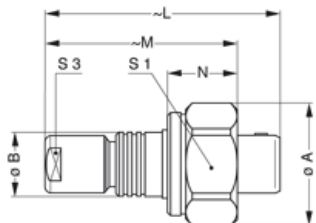

## MECHANICAL DETAILS

**Shell Style Model** FVG\* : Straight plug  
key (G) or keys (A  
B or L)  
cable collet

**Keying**

**Housing Material** Brass (chrome plated) shell and  
collet nut, nickel plated brass  
latch sleeve and mid pieces

**Cable Fixing** 4.6 - 5 mm

**Variant 2** :

	Col	Col	Col	Col	Col	Col	Col	Col
Mm.								
In.								

## PERFORMANCE DETAIL

**Insert** :

**Insulator**

**Specifications**

**Contact Type:** Solder

## OTHER CHARACTERISTICS

**Shell Style/Model** Libellé

**Pressure** 30 bars

**IP Rating** 68