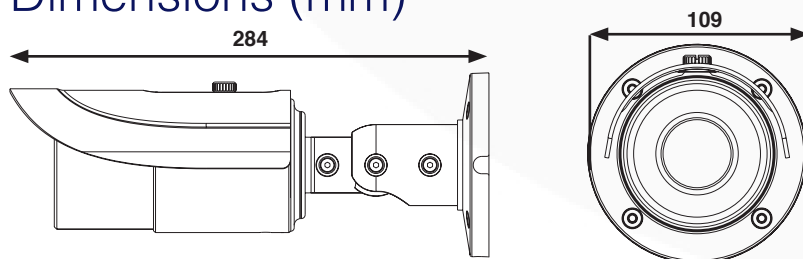

Features and specifications are subject to change for further improvement without any notice

Dimensions (mm)

www.geniecctv.com
sales@geniecctv.com
T: +44 (0) 1707 330 541
F: +44 (0) 1707 330 543

Genie CCTV Ltd.
CCTV House, City Park,
Watchmead,
Welwyn Garden City,
Hertfordshire,
AL7 1LT,
United Kingdom