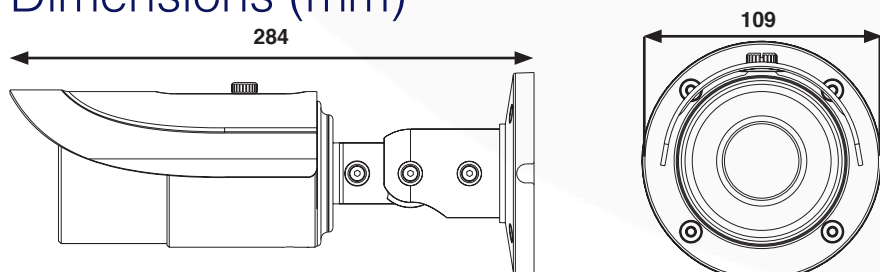

Features and specifications are subject to change for further improvement without any notice

Dimensions (mm)

www.geniecctv.com
sales@geniecctv.com
T: +44 (0) 1707 330 541
F: +44 (0) 1707 330 543

Genie CCTV Ltd.
CCTV House, City Park,
Watchmead,
Welwyn Garden City,
Hertfordshire,
AL7 1LT,
United Kingdom