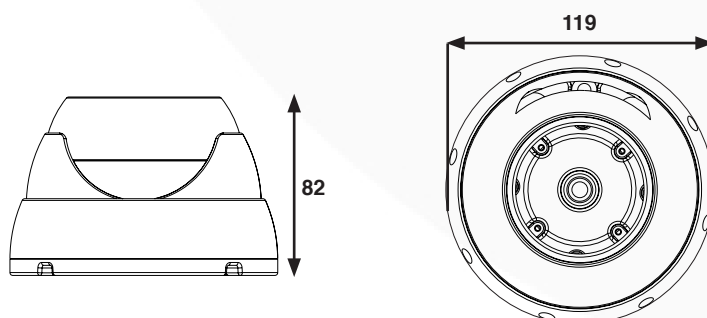

Technical Specification

Model Number	WIP2EBV
Image Sensor	1/2.9" CMOS
Image Pixels	1920 x 1080
Electronic Shutter	1/25s ~ 1/100,000s
Minimum Illumination	0 Lux (IR LED ON)
Lens	2.8 - 12mm
Lens Mount	Φ14 Mount
WDR	Yes
3D DNR	Yes
Video Compression	H.264
Resolution	1080P (1920 x 1080), 720P (1280 x 720), VGA (640 x 480), QVGA (320 x 240)
Multi-Stream	1920 x 1080 (1-30fps) / 1280 x 720 (1-30fps) 1280 x 720 (1-10fps) / 640 x 480 (1-30fps) / 320 x 240 (1-30fps)
Bit Rate	64Kbps ~ 8Mbps
Encode Mode	VBR / CBR
Quality	Five Levels Under VBR, Freely Adjustable Under CBR
Image Settings	Saturation, Brightness, Contrast, etc Adjustable through Client Software or Web Browser
Audio Compression	G711A
Network Interface	RJ45
Video Output	BNC x1
Audio Interface	One Way Audio (MIC In x1)
Remote Monitoring	IE Browsing, CMS Remote Control
Online Connection	Support Simultaneous Monitoring for up to 6 Users Support Multi-Stream Real Time Transmission
Protocol	TCP/IP, UDP, DHCP, NTP, RTSP, PPPoE, DDNS, SMTP, FTP
Storage	Network Remote Storage
Smart Alarm	Motion Alarm
Day & Night	ICR
PoE	Yes
IR Distance	Up to 20m
IP Rating	IP66
Power Supply	DC12V / PoE
Power Consumption	2.2W
IR ON	4.72W
Operating Conditions	Temperature: -40°C ~ 50°C Humidity: 10% ~ 90%
Dimensions (ø x H)	ø119 x 82 mm
Weight	669g

Features and specifications are subject to change for further improvement without any notice

Dimensions (mm)

www.geniecctv.com
sales@geniecctv.com
T: +44 (0) 1707 330 541
F: +44 (0) 1707 330 543

Genie CCTV Ltd.
CCTV House, City Park,
Watchmead,
Welwyn Garden City,
Hertfordshire,
AL7 1LT,
United Kingdom