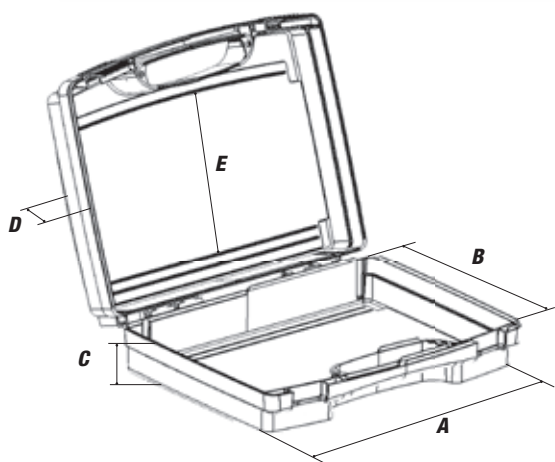

Spugne bugnate (GPB)
Convolved foams (GPB)