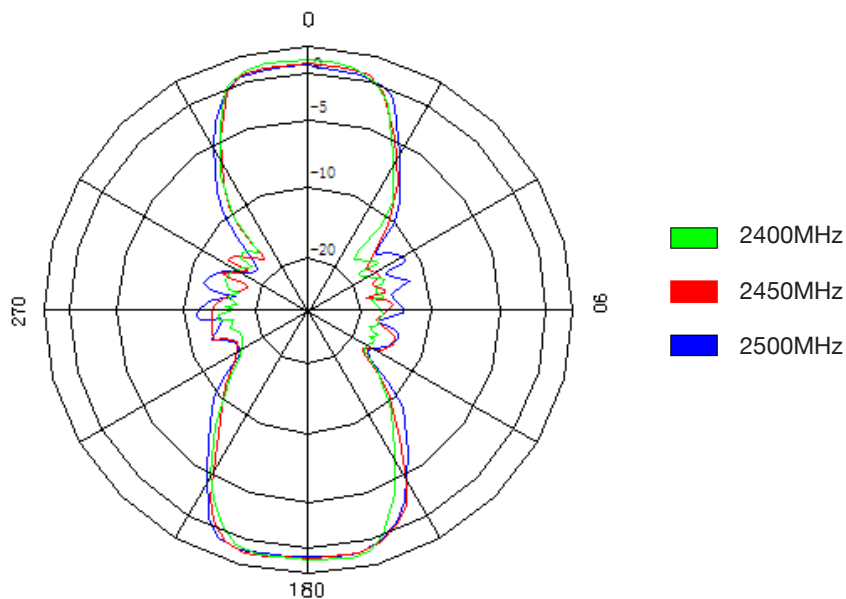

The Siretta Alpha 10 is an antenna dedicated to Wi-Fi applications. Its low profile design makes this antenna perfect for those installations where the antenna needs to be hidden or tucked away and out of sight. The Alpha 10 has a gain of 3.03 - 2.6dBi.

Dimensions:	115mm x 22mm x 4mm
Cable type:	RG174
Cable length:	According to customer specification
Connector:	According to customer specification
Mounting:	Adhesive

Test Reports

Vertical Pattern

Horizontal Pattern