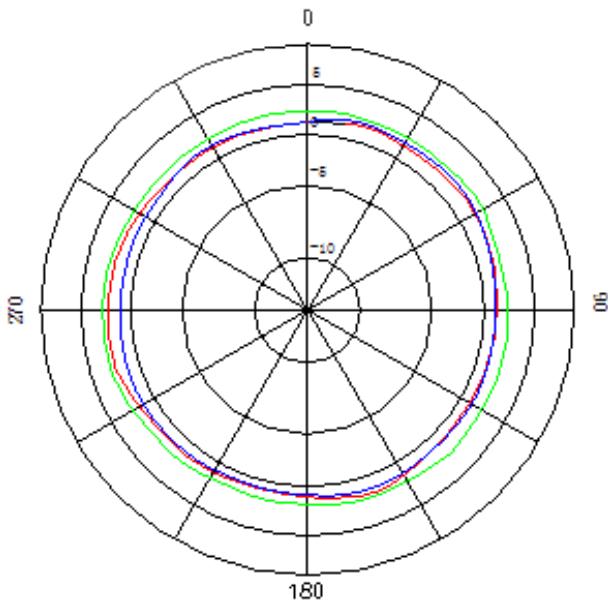

Operating temperature range:	-40 to 85°C
Impedance:	50 ohm
Gain:	3.03 - 2.6dBi
VSWR:	≤1.5:1
Max input power:	50W
Voltage and supply current:	Passive
Frequency:	2400 - 2500MHz
Polarization:	Vertical

Key Specifications - Mechanical

Dimensions:	115mm x 22mm x 4mm
Cable type:	RG174
Cable length:	According to customer specification
Connector:	According to customer specification
Mounting:	Adhesive

Test Reports

Vertical Pattern

Horizontal Pattern