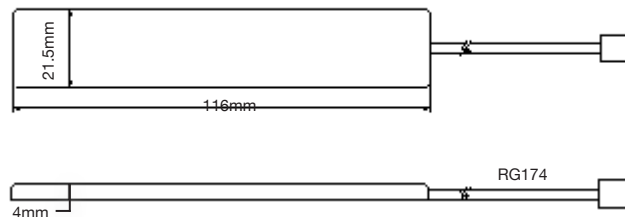

Additional Considerations

- Mounts discretely in installation, good for covert use
- Meets all EU compliance criteria for electronic goods
- Intended for internal to equipment use