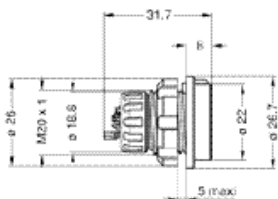

# EGG.3P.306.PLW

(Not Recommended for New Design)

## MECHANICAL DETAILS

- Shell Style Model** EG\* : Fixed receptacle nut fixing with key
- Keying** User configurable, 1 of 11 key positions. Plug: male contacts; Receptacle: female contacts
- Housing Material** PSU (Polysulfone), gray
- Cable Fixing** 0 - 0 mm
- Variant 2** :

	A	L
Mm.	26.7	31.7
In.	1.05	1.25

## OTHER CHARACTERISTICS

- Shell Style/Model** Libellé
- F ret (min):** 100 N
- F ret (max):** 200 N
- Steam** 20 times
- IP Rating** 61