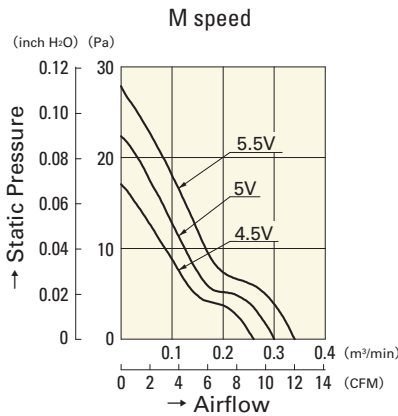

Resin Filter Kits

Model : 109-1003F13 (13PPI), 109-1003F20 (20PPI)
 : 109-1003F30 (30PPI), 109-1003F40 (40PPI)

Airflow - Static Pressure Characteristics

109P0612S701

109P0605H701

109P0612K701

109P0612H701
109P0624H701