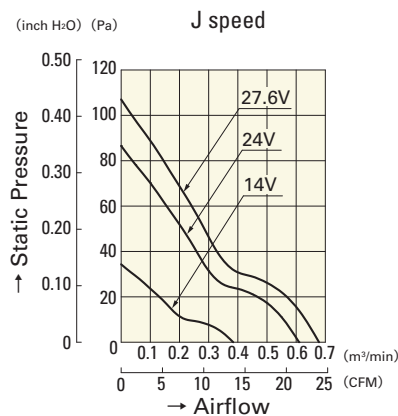

109P0624J701