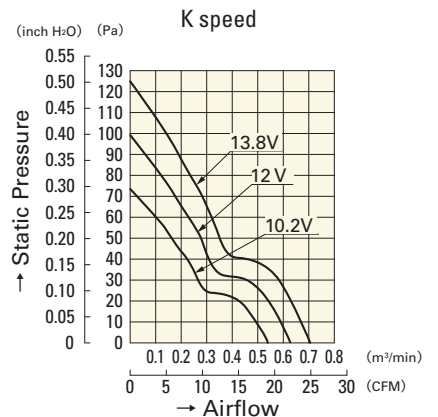

Resin Filter Kits

Model : 109-1003F13 (13PPI), 109-1003F20 (20PPI)
 : 109-1003F30 (30PPI), 109-1003F40 (40PPI)

Airflow - Static Pressure Characteristics

109P0612S701

109P0605H701

109P0612K701

109P0612H701
109P0624H701