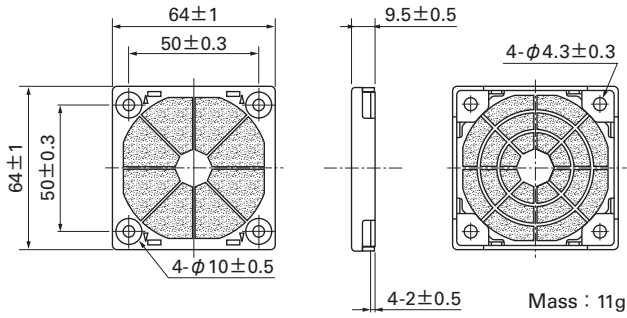

Resin Filter Kits

Model : 109-1003F13 (13PPI), 109-1003F20 (20PPI)
 : 109-1003F30 (30PPI), 109-1003F40 (40PPI)

Airflow - Static Pressure Characteristics

109P0612S701

109P0605H701

109P0612K701

109P0612H701
109P0624H701