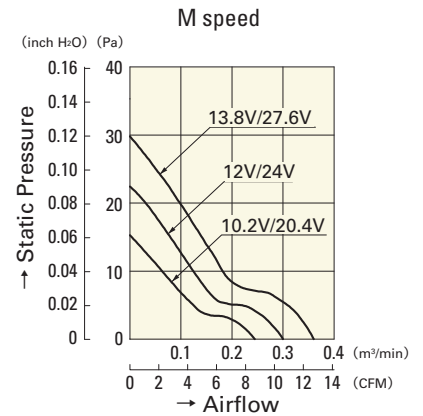

109P0612M701
109P0624M701