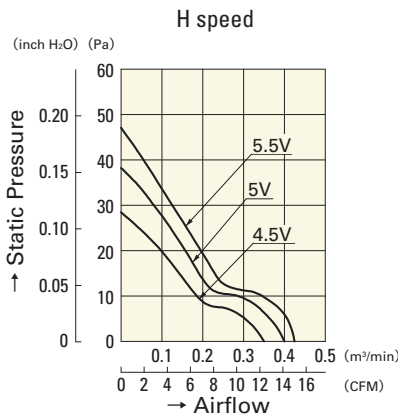

Resin Filter Kits

Model : 109-1003F13 (13PPI), 109-1003F20 (20PPI)
 : 109-1003F30 (30PPI), 109-1003F40 (40PPI)

Airflow - Static Pressure Characteristics

109P0612S701

109P0605H701

109P0612K701

109P0612H701
109P0624H701