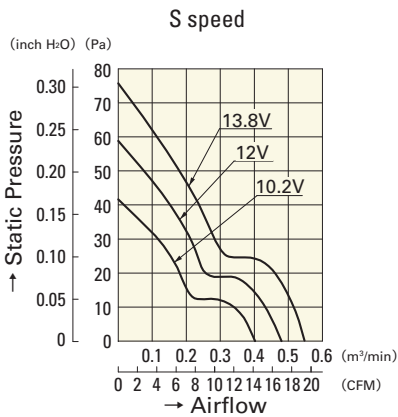

Resin Filter Kits

Model : 109-1003F13 (13PPI), 109-1003F20 (20PPI)
 : 109-1003F30 (30PPI), 109-1003F40 (40PPI)

Airflow - Static Pressure Characteristics

109P0612S701

109P0605H701

109P0612K701

109P0612H701
109P0624H701