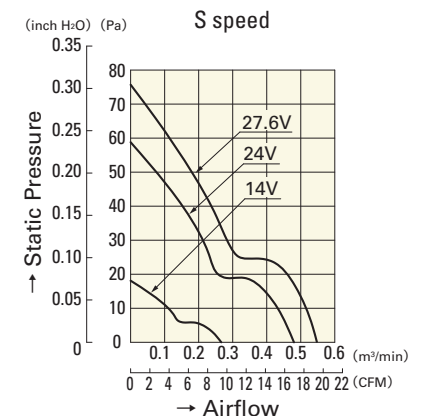

109P0624S701