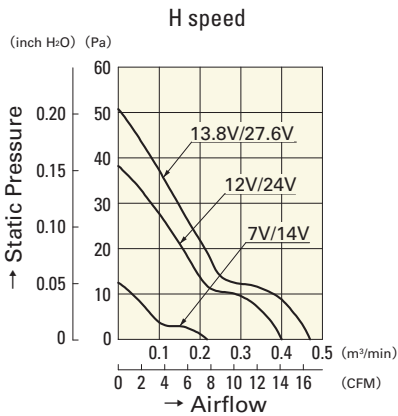

Resin Filter Kits

Model : 109-1003F13 (13PPI), 109-1003F20 (20PPI)
 : 109-1003F30 (30PPI), 109-1003F40 (40PPI)

Airflow - Static Pressure Characteristics

109P0612S701

109P0605H701

109P0612K701

109P0612H701
109P0624H701