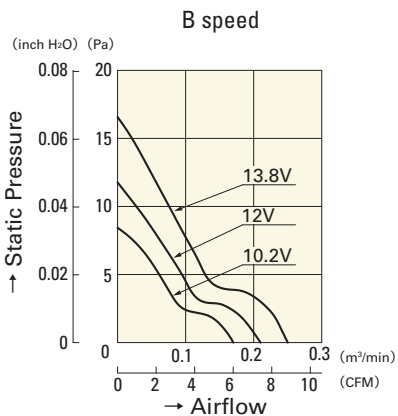

109P0612B701