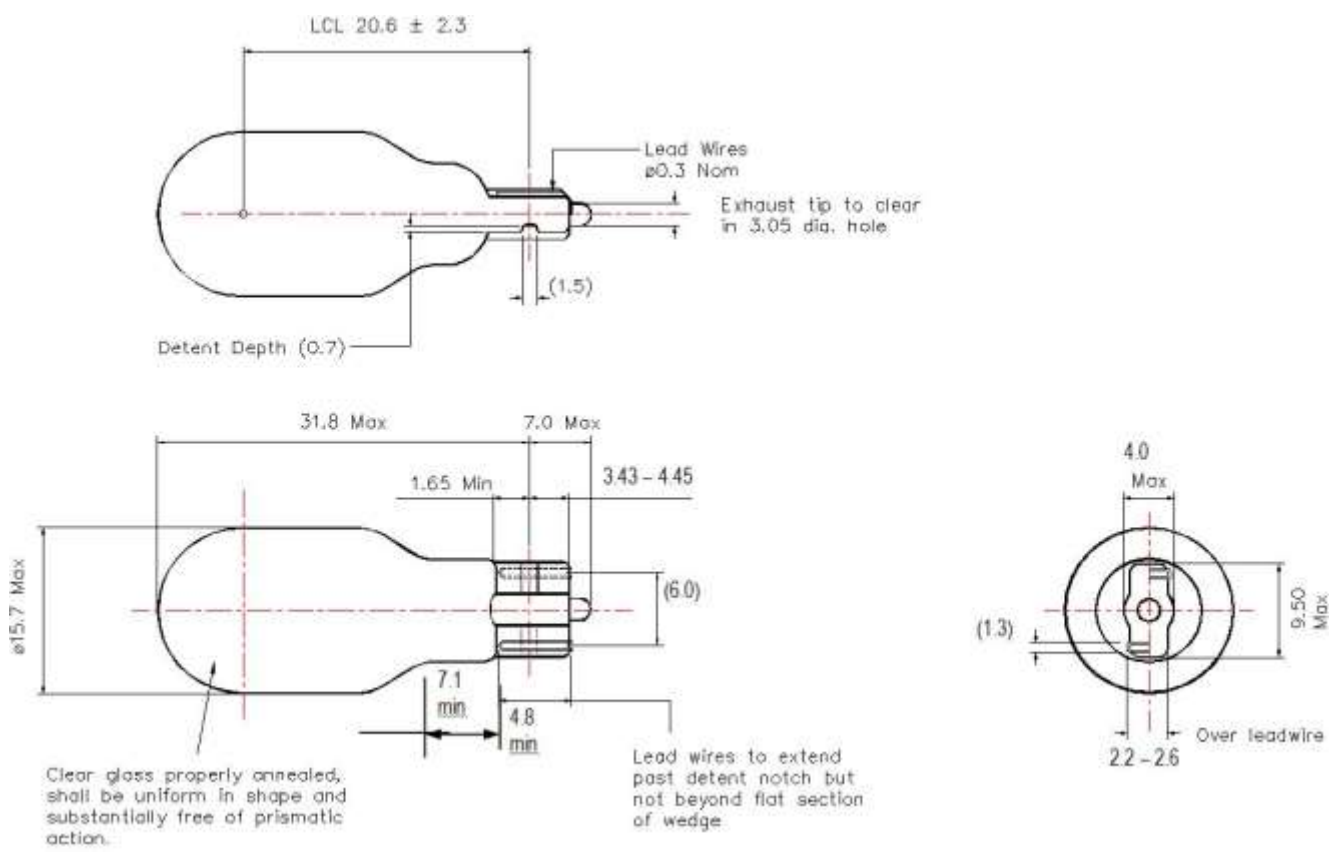

Part Number: 912-002LF

Type	Size	Rating	Description
Incandescent	T15	12.8V 1W	T-5 Wedge Base Lamp

Dimensions in millimetres ( ) reference value only

TEST VOLTS	CURRENT (mA)			LIGHT OUTPUT (Lm)			LIFE Hours
	Min.	Nom.	Max.	Min.	Nom.	Max.	
12.8	900	1000	1100	-	150	-	1,000

Notes:

- 1 **Base Type** W2.1x9.5d special
- 2 **Filament Shape** C-2R
- 3 **Bead colour** White or clear
- 4 **Lamp Marking** 912 with a manufacturing date code
- 5 **Environmental** RoHS & REACH SVHC compliant