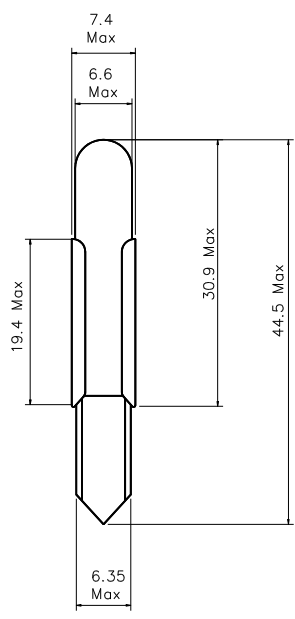

Part Number: 03633200

Type	Size	Rating	Description
Incandescent	T6.8	28V 40mA	Telephone Slidebase

Dimensions in millimetres

TEST VOLTS	CURRENT (mA)			LIGHT OUTPUT (Lm)			LIFE Hours
	Min.	Nom.	Max.	Min.	Nom.	Max.	
28	36	40	44	2.8	3.8	4.8	10,000

Notes:

- 1 **Base Type**            T6.8 telephone slide
- 2 **Filament Shape**    C-2F
- 3 **Lamp Marking**        28V 40mA
- 4 **Environmental**        RoHS & REACH SVHC compliant
- 5 **Bead Colour**            Green