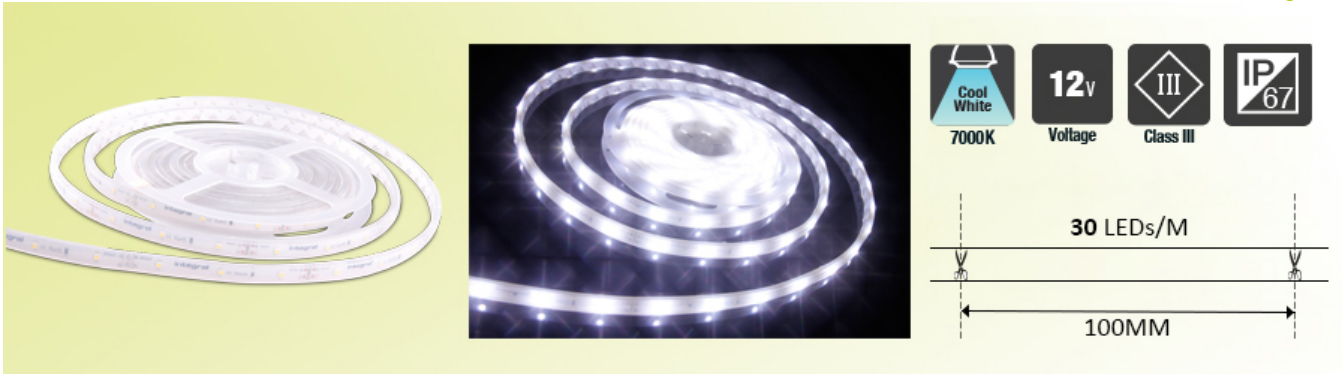

Strip 12V IP67 5m x 10mm 7000K 3W/m

Quick Order Code: 76-60-59 / Page: 1

This daylight LED strip has 30 LEDs per metre and is constructed using high quality materials to ensure a consistent light and colour across the strip. This LED strip is IP67 rated and is suitable for indoor and outdoor applications. Each 5m reel is supplied with an easy-to-follow installation guide, 2x end caps (dead-end), 2x pierced end caps, 2x sets of 20cm live wires (live and neutral), 1x 45ml Silicon tube, 20x mounting clips. 3M backing tape is pre-applied to simplify the installation process. Additional accessories are available, to suit specific installation requirements.

Product Details

Partcode: ILS675M10MM07K03DABA

Quick Order Code: 76-60-59

Range Name: Acapella

Placement / Application: Decorative indoor, Water-resistant

Market Segment: Residential indoor, outdoor

Product Type: Flexible

Warranty: 3 Years

CE / RoHS: Yes

Physical Data

Base Colour: Matt white

Material: PCB and Silicon

Construction: LED surface mounted on to strip, Silicon poured on to seal

Physical Data

Length: 5m

Width: 10mm

Weight (Unpackaged Single Unit): 441g

Strip Cut Points: 100mm

Electrical Data

Voltage Range: 12V

Power Consumption Per Meter: 3.0W/m

Driver included: No

Electric Current: DC