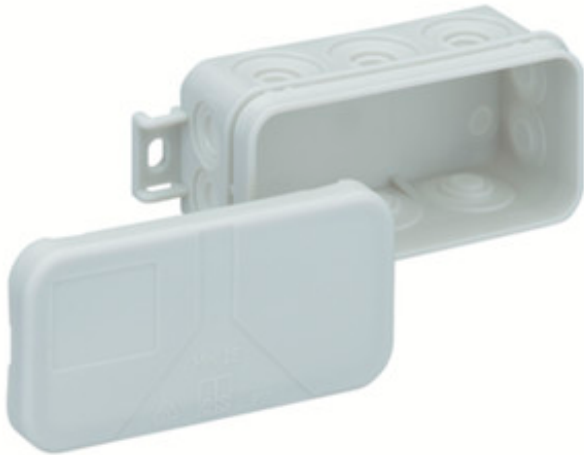

JUNCTION BOX

# Mini 25-L

## Mini 25-L

**Junction box**

89 x 43 x 37 mm

Article number: 31090801

Junction box acc. DIN EN 60670 (VDE 0606), 10 entries, 2 floor entries, suitable for confined installation environments such as suspended ceilings and cable ducts, complete with perforation tool and blanking plug, with external fixing positions

grey, without terminals, for VDE approved single terminals