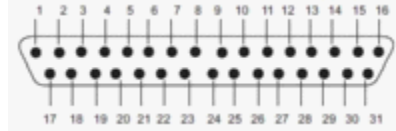

### PRODUCT INFORMATION

|                                 |                                 |
|---------------------------------|---------------------------------|
| Specification:                  | MIL-DTL-83513                   |
| Sealing:                        | No                              |
| Shielding:                      | Yes                             |
| Connector Type:                 | Rectangular                     |
| Connector Style:                | Receptacle                      |
| Mounting Type:                  | Wall - Front Mount - Thru Holes |
| Contacts, # of:                 | 31                              |
| Contact Style:                  | Socket                          |
| Termination Method:             | PCB - Straight                  |
| Insert Arrangement:             | 31                              |
| Contact Size:                   | 31#26                           |
| Contacts Supplied:              | Yes                             |
| Contact Material:               | Copper Alloy                    |
| Contact Plating:                | 50 microinches Gold Plate       |
| Shell Material:                 | Aluminum Alloy                  |
| Shell Plating:                  | Yellow Chromate over Cadmium    |
| Shell Color:                    | Yellow                          |
| Insert Material:                | Liquid Crystal Polymer          |
| Grommet & Seals Material:       | Fluorosilicone                  |
| Amperage Rating:                | 3A                              |
| Operating Voltage AC V RMS Max: | 600                             |
| Operating Temperature °F (°C):  | -67 to +257 (-55 to +125)       |
| Contact Mating Life:            | 500                             |
| RoHS:                           | No                              |
| Weight (lbs):                   | 0.02469                         |
| Weight (g):                     | 11.19600                        |