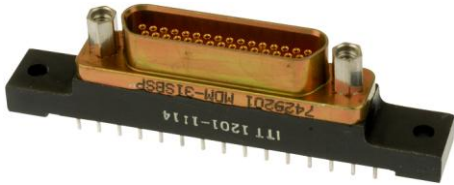

### PRODUCT INFORMATION

|                                 |                                 |
|---------------------------------|---------------------------------|
| Specification:                  | MIL-DTL-83513                   |
| Sealing:                        | No                              |
| Shielding:                      | Yes                             |
| Connector Type:                 | Rectangular                     |
| Connector Style:                | Receptacle                      |
| Mounting Type:                  | Wall - Front Mount - Thru Holes |
| Contacts, # of:                 | 31                              |
| Contact Style:                  | Socket                          |
| Termination Method:             | PCB - Straight                  |
| Insert Arrangement:             | 31                              |
| Contact Size:                   | 31#26                           |
| Contacts Supplied:              | Yes                             |
| Contact Material:               | Copper Alloy                    |
| Contact Plating:                | 50 microinches Gold Plate       |
| Shell Material:                 | Aluminum Alloy                  |
| Shell Plating:                  | Yellow Chromate over Cadmium    |
| Shell Color:                    | Yellow                          |
| Insert Material:                | Liquid Crystal Polymer          |
| Grommet & Seals Material:       | Fluorosilicone                  |
| Amperage Rating:                | 3A                              |
| Operating Voltage AC V RMS Max: | 600                             |
| Operating Temperature °F (°C):  | -67 to +257 (-55 to +125)       |
| Contact Mating Life:            | 500                             |
| RoHS:                           | No                              |
| Weight (lbs):                   | 0.02469                         |
| Weight (g):                     | 11.19600                        |