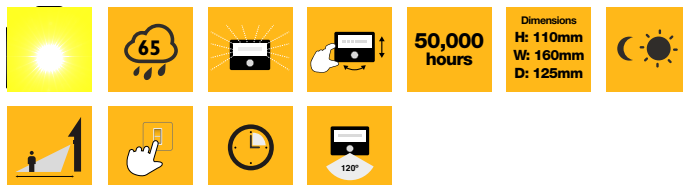

## 16W Mightylite floodlight with PIR

Super-bright **1300 lumen** floodlight with built-in PIR and frosted lens for better light dispersion. Fully adjustable PIR settings for lux level, activation time (5 seconds – 15 minutes) and range. Switched override allows light to be switched on independently of PIR activation. Available with matt black or gloss white facing.

## 28W Mightylite floodlight with PIR

Powerful matt black floodlight which delivers **2300 lumens** of light from its wide LED array. Also features a frosted lens for better light dispersion. Fully adjustable PIR settings for lux level, activation time (5 seconds – 15 minutes) and range. Switched override allows light to be switched on independently of PIR activation.