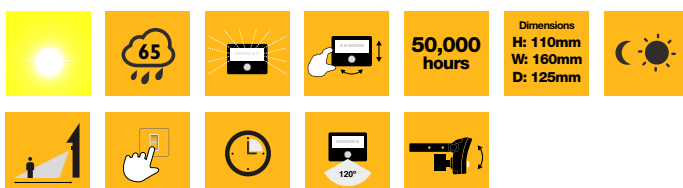

Ref.	MLF116B	MLF116W	MLF128B	MLF136B
Description	Mightylite 16W LED Floodlight with PIR	Mightylite 16W LED Floodlight with PIR	Mightylite 28W LED Floodlight with PIR	Mightylite 36W LED Floodlight with PIR
Colour	Black	White/Black	Black	Black
Lens	Frosted	Frosted	Frosted	Frosted
Lumens Generated	1300	1300	2300	3000
Voltage	230V	230V	230V	230V
IP Rating	IP65	IP65	IP65	IP65
Includes switched override	✓	✓	✓	✓
Fixing using connection box	✓	✓	✓	✓
Optional mounting bracket	✗	✗	✗	✓
PIR Angle	120°	120°	120°	120°
PIR Range	8-10m	8-10m	8-10m	8-10m
Activation Time	5secs-15mins	5secs-15mins	5secs-15mins	5secs-15mins
Dimensions (mm)	110(H) x 160(W) x 125(D)	110(H) x 160(W) x 125(D)	110(H) x 160(W) x 125(D)	110(H) x 160(W) x 130(D)